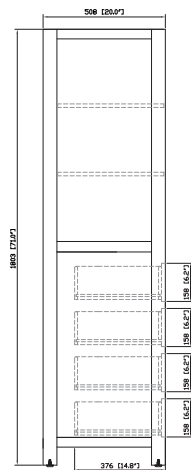

Avanity

MODERO-LT24-CG

Features

- Solid poplar frame and birch veneer plywood
- 1 soft-close glass door
- 4 soft-close drawers
- Brushed nickel finished hardware
- Adjustable height levelers

Colors / Finishes

- Chilled Gray

Nominal Dimension

- 24W x 20D x 71H (inches)

Components

Vanity	MODERO-V30-CG	MODERO-V36-CG	MODERO-V48-CG
	MODERO-V60-CG	MODERO-V72-CG	

Product Diagrams

Front

Back

Side

Top