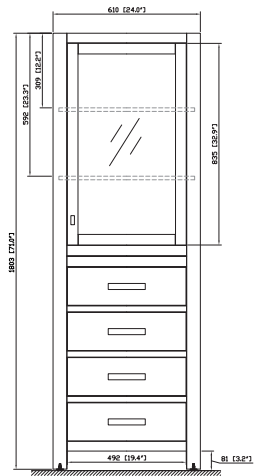

Avanity

MODERO-LT24-CG

Features

- Solid poplar frame and birch veneer plywood
- 1 soft-close glass door
- 4 soft-close drawers
- Brushed nickel finished hardware
- Adjustable height levelers

Colors / Finishes

- Chilled Gray

Nominal Dimension

- 24W x 20D x 71H (inches)

Components

Vanity	MODERO-V30-CG	MODERO-V36-CG	MODERO-V48-CG
	MODERO-V60-CG	MODERO-V72-CG	

Product Diagrams

Front

Back

Side

Top