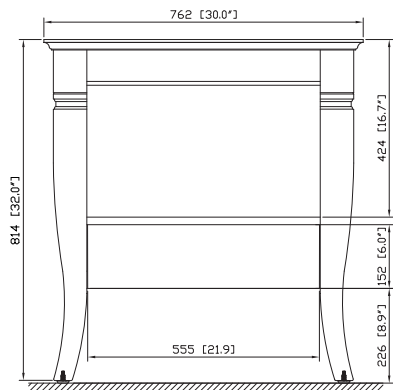

MILANO-V30-BK

Features

- Solid poplar frame and MDF
- 1 soft-close drawer
- Adjustable height levelers
- Under counter or vessel application

Colors / Finishes

- Black

Nominal Dimension

- 30W x 21D x 32H (inches)

Components

Mirror	MILANO-M30-BK		
--------	---------------	--	--

Under-counter Application

Vanity Top	SUT31BK	SUT31CW	SUT31GB
Sink	CUM18WT	CUM18LN	

Vessel Application

Vanity Top	SVT31BK	SVT31CW	SVT31GB			
Sink	GVE420CL	GVE420FR	GVE420BN	GVE420BL	GVE420CS	GVE450GE
	GVE480MSI	GVE480MCO	GVE460BC	GVE460AL	GVE460SB	GVE460GL

Product Diagrams

Front

Back

Side

Top