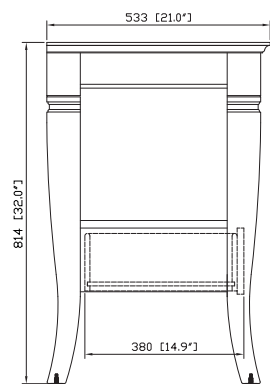

MILANO-V30-BK

Features

- Solid poplar frame and MDF
- 1 soft-close drawer
- Adjustable height levelers
- Under counter or vessel application

Colors / Finishes

- Black

Nominal Dimension

- 30W x 21D x 32H (inches)

Components

Mirror	MILANO-M30-BK		
--------	---------------	--	--

Under-counter Application

Vanity Top	SUT31BK	SUT31CW	SUT31GB
Sink	CUM18WT	CUM18LN	

Vessel Application

Vanity Top	SVT31BK	SVT31CW	SVT31GB			
Sink	GVE420CL	GVE420FR	GVE420BN	GVE420BL	GVE420CS	GVE450GE
	GVE480MSI	GVE480MCO	GVE460BC	GVE460AL	GVE460SB	GVE460GL

Product Diagrams

Front

Back

Side

Top