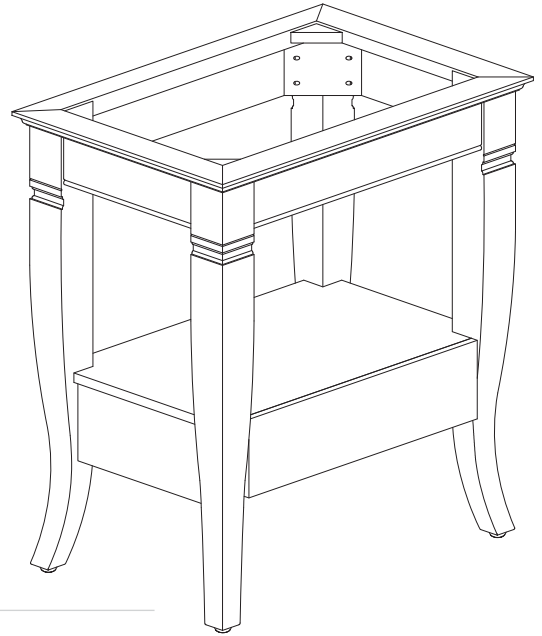

MILANO-V30-BK

Features

- Solid poplar frame and MDF
- 1 soft-close drawer
- Adjustable height levelers
- Under counter or vessel application

Colors / Finishes

- Black

Nominal Dimension

- 30W x 21D x 32H (inches)

Components

Mirror	MILANO-M30-BK		
--------	---------------	--	--

Under-counter Application

Vanity Top	SUT31BK	SUT31CW	SUT31GB
Sink	CUM18WT	CUM18LN	

Vessel Application

Vanity Top	SVT31BK	SVT31CW	SVT31GB			
Sink	GVE420CL	GVE420FR	GVE420BN	GVE420BL	GVE420CS	GVE450GE
	GVE480MSI	GVE480MCO	GVE460BC	GVE460AL	GVE460SB	GVE460GL

Product Diagrams

Front

Back

Side

Top