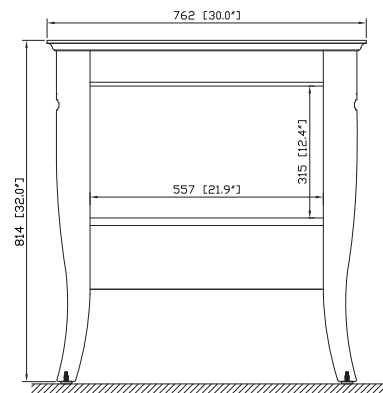

MILANO-V30-BK

Features

- Solid poplar frame and MDF
- 1 soft-close drawer
- Adjustable height levelers
- Under counter or vessel application

Colors / Finishes

- Black

Nominal Dimension

- 30W x 21D x 32H (inches)

Components

Mirror	MILANO-M30-BK		
--------	---------------	--	--

Under-counter Application

Vanity Top	SUT31BK	SUT31CW	SUT31GB
Sink	CUM18WT	CUM18LN	

Vessel Application

Vanity Top	SVT31BK	SVT31CW	SVT31GB			
Sink	GVE420CL	GVE420FR	GVE420BN	GVE420BL	GVE420CS	GVE450GE
	GVE480MSI	GVE480MCO	GVE460BC	GVE460AL	GVE460SB	GVE460GL

Product Diagrams

Front

Back

Side

Top