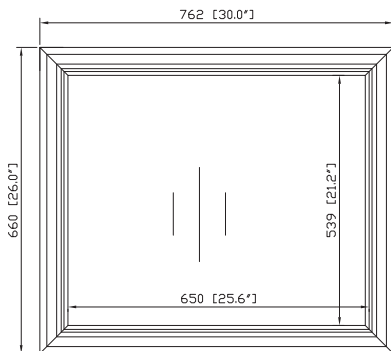

Avanity

MILANO-M30-BK

Features

- Durable poplar wood frame
- Beveled-edge mirror
- Mirror hangs vertically and horizontally
- Wall cleat for easy hanging and leveling

Colors / Finishes

- Black

Nominal Dimension

- 30W x 1.3D x 26H (inches)

Components

Vanity | MILANO-V30-BK

Product Diagrams

Front

Back

Side

Top