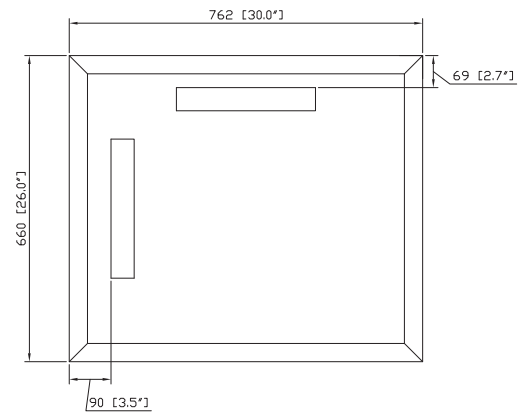

Avanity

MILANO-M30-BK

Features

- Durable poplar wood frame
- Beveled-edge mirror
- Mirror hangs vertically and horizontally
- Wall cleat for easy hanging and leveling

Colors / Finishes

- Black

Nominal Dimension

- 30W x 1.3D x 26H (inches)

Components

Vanity | MILANO-V30-BK

Product Diagrams

Front

Back

Side

Top