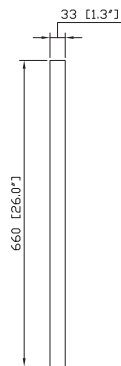

Avanity

MILANO-M30-BK

Features

- Durable poplar wood frame
- Beveled-edge mirror
- Mirror hangs vertically and horizontally
- Wall cleat for easy hanging and leveling

Colors / Finishes

- Black

Nominal Dimension

- 30W x 1.3D x 26H (inches)

Components

Vanity | MILANO-V30-BK

Product Diagrams

Front

Back

Side

Top