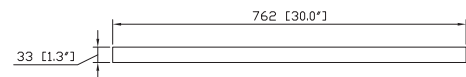

- 30W x 1.3D x 26H (inches)

Components

Vanity | MILANO-V30-BK

Product Diagrams

Front

Back

Side

Top