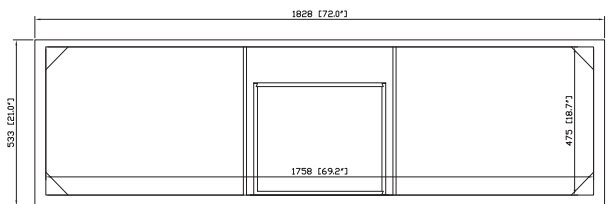

Colors / Finishes

- Tobacco
- Light Espresso

Nominal Dimension

- 72W x 21D x 34H (inches)

Components

Mirror	MADISON-M24-TO	MADISON-M28-TO	MADISON-M36-TO	MADISON-MC28-TO
	MADISON-M24-LE	MADISON-M28-LE	MADISON-M36-LE	MADISON-MC28-LE
Vanity Top	SUT73BK	SUT73CW	SUT73GB	
Sink	CUM18WT	CUM18LN		
Linen Tower	MADISON-LT24-TO	MADISON-LT24-LE		

Product Diagrams

Front

Back

Side

Top

For customer support please call 626 404 7678 weekdays 9:00 to 6:00 PST