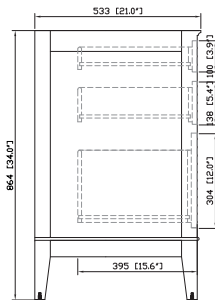

Avanity

MADISON-V72-TO/MADISON-V72-LE

Features

- Solid poplar frame and birch veneer plywood
- 4 soft-close doors
- 3 soft-close drawers
- 2 interior shelves
- Brushed nickel finished hardware (LE)
- Old bronze finished hardware (TO)
- Vanity accomodates dual undermount sinks
- Adjustable height levelers
- Under counter application

Colors / Finishes

- Tobacco
- Light Espresso

Nominal Dimension

- 72W x 21D x 34H (inches)

Components

Mirror	MADISON-M24-TO	MADISON-M28-TO	MADISON-M36-TO	MADISON-MC28-TO
	MADISON-M24-LE	MADISON-M28-LE	MADISON-M36-LE	MADISON-MC28-LE
Vanity Top	SUT73BK	SUT73CW	SUT73GB	
Sink	CUM18WT	CUM18LN		
Linen Tower	MADISON-LT24-TO	MADISON-LT24-LE		

Product Diagrams

Side

Top

For customer support please call 626 404 7678 weekdays 9:00 to 6:00 PST