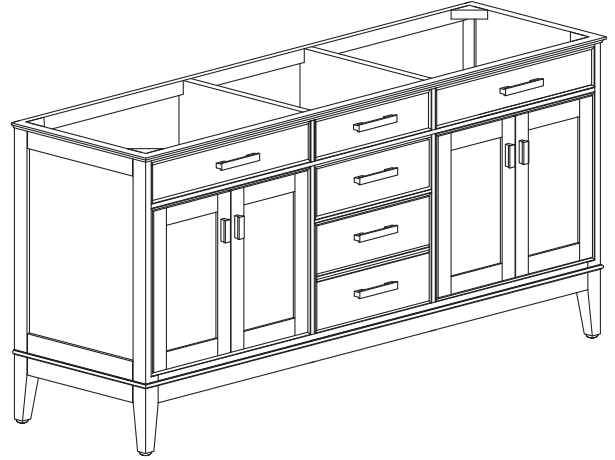

Avanity

MADISON-V72-TO/MADISON-V72-LE

Features

- Solid poplar frame and birch veneer plywood
- 4 soft-close doors
- 3 soft-close drawers
- 2 interior shelves
- Brushed nickel finished hardware (LE)
- Old bronze finished hardware (TO)
- Vanity accomodates dual undermount sinks
- Adjustable height levelers
- Under counter application

Colors / Finishes

- Tobacco
- Light Espresso

Nominal Dimension

- 72W x 21D x 34H (inches)

Components

Mirror	MADISON-M24-TO	MADISON-M28-TO	MADISON-M36-TO	MADISON-MC28-TO
	MADISON-M24-LE	MADISON-M28-LE	MADISON-M36-LE	MADISON-MC28-LE
Vanity Top	SUT73BK	SUT73CW	SUT73GB	
Sink	CUM18WT	CUM18LN		
Linen Tower	MADISON-LT24-TO	MADISON-LT24-LE		