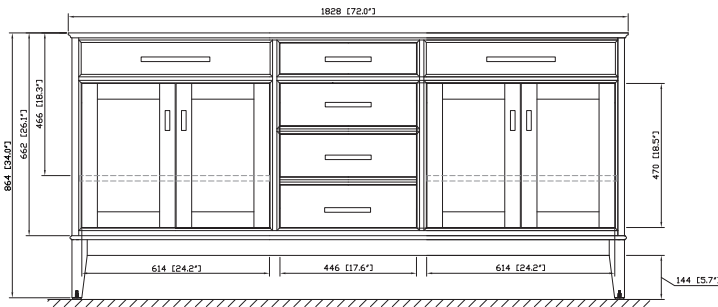

Product Diagrams

Front