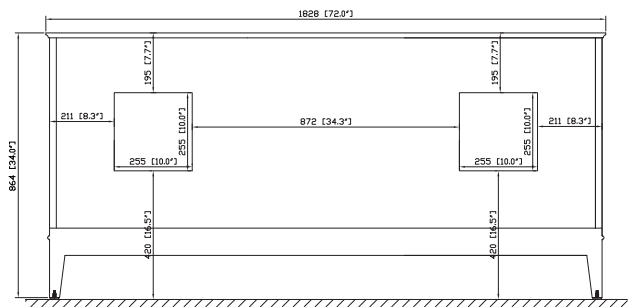

Avanity

MADISON-V72-TO/MADISON-V72-LE

Features

- Solid poplar frame and birch veneer plywood
- 4 soft-close doors
- 3 soft-close drawers
- 2 interior shelves
- Brushed nickel finished hardware (LE)
- Old bronze finished hardware (TO)
- Vanity accomodates dual undermount sinks
- Adjustable height levelers
- Under counter application

Colors / Finishes

- Tobacco
- Light Espresso

Nominal Dimension

- 72W x 21D x 34H (inches)

Components

Mirror	MADISON-M24-TO	MADISON-M28-TO	MADISON-M36-TO	MADISON-MC28-TO
	MADISON-M24-LE	MADISON-M28-LE	MADISON-M36-LE	MADISON-MC28-LE
Vanity Top	SUT73BK	SUT73CW	SUT73GB	
Sink	CUM18WT	CUM18LN		
Linen Tower	MADISON-LT24-TO	MADISON-LT24-LE		

Product Diagrams

Back

Side

Top

For customer support please call 626 404 7678 weekdays 9:00 to 6:00 PST