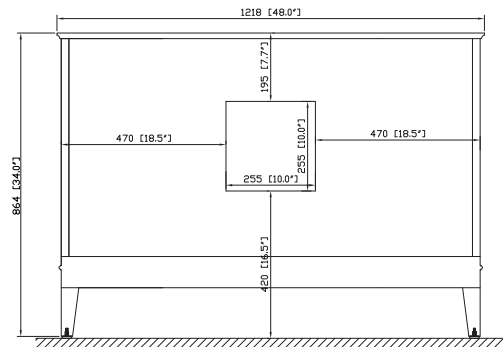

Avanity

MADISON-V48-TO/MADISON-V48-LE

Features

- Solid poplar frame and birch veneer plywood
- 4 soft-close doors
- 2 soft-close drawers
- 3 interior shelves
- Brushed nickel finished hardware (LE)
- Old bronze finished hardware (TO)
- Adjustable height levelers
- Under counter application

Colors / Finishes

- Tobacco
- Light Espresso

Nominal Dimension

- 48W x 21D x 34H (inches)

Components

Mirror	MADISON-M24-TO	MADISON-M28-TO	MADISON-M36-TO	MADISON-MC28-TO
	MADISON-M24-LE	MADISON-M28-LE	MADISON-M36-LE	MADISON-MC28-LE
Vanity Top	SUT49BK	SUT49CW	SUT49GB	
Sink	CUM18WT	CUM18LN		
Linen Tower	MADISON-LT24-TO	MADISON-LT24-LE		

Product Diagrams

Front

Back

Side

Top

For customer support please call 626 404 7678 weekdays 9:00 to 6:00 PST