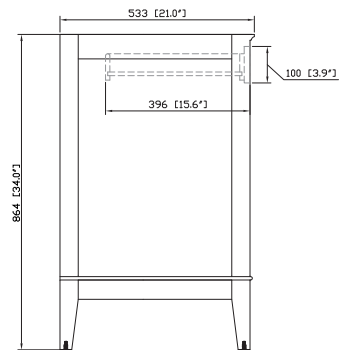

Avanity

MADISON-V48-TO/MADISON-V48-LE

Features

- Solid poplar frame and birch veneer plywood
- 4 soft-close doors
- 2 soft-close drawers
- 3 interior shelves
- Brushed nickel finished hardware (LE)
- Old bronze finished hardware (TO)
- Adjustable height levelers
- Under counter application

Colors / Finishes

- Tobacco
- Light Espresso

Nominal Dimension

- 48W x 21D x 34H (inches)

Components

Mirror	MADISON-M24-TO	MADISON-M28-TO	MADISON-M36-TO	MADISON-MC28-TO
	MADISON-M24-LE	MADISON-M28-LE	MADISON-M36-LE	MADISON-MC28-LE
Vanity Top	SUT49BK	SUT49CW	SUT49GB	
Sink	CUM18WT	CUM18LN		
Linen Tower	MADISON-LT24-TO	MADISON-LT24-LE		

Product Diagrams

Front

Side

Top

For customer support please call 626 404 7678 weekdays 9:00 to 6:00 PST