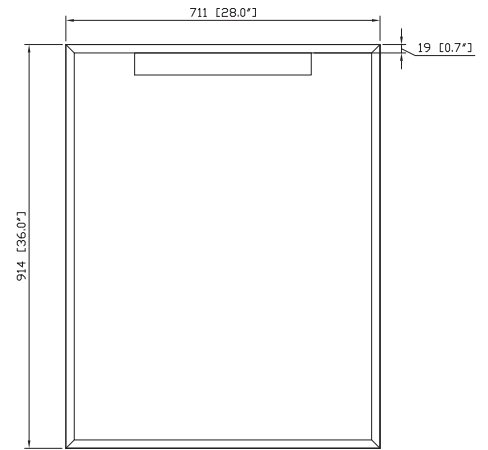

MADISON-MC28-TO / MADISON-MC28-LE

Features

- Durable poplar wood frame
- Beveled-edge mirror
- 1 soft-close door
- 3 glass shelves inside
- Mirror cabinet hangs vertically
- Wall cleat for easy hanging and leveling

Colors / Finishes

- Tobacco
- Light Espresso

Nominal Dimension

- 28W x 6.3D x 36H (inches)

Components

MADISON-MC28-TO

Vanity	MADISON-V36-TO	MADISON-V48-TO	MADISON-V60-TO	MADISON-V72-TO
--------	----------------	----------------	----------------	----------------

MADISON-MC28-LE

Vanity	MADISON-V36-LE	MADISON-V48-LE	MADISON-V60-LE	MADISON-V72-LE
--------	----------------	----------------	----------------	----------------

Product Diagrams

Front

Back

Side

Top