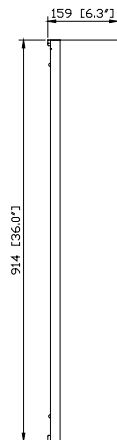

MADISON-MC28-TO / MADISON-MC28-LE

Features

- Durable poplar wood frame
- Beveled-edge mirror
- 1 soft-close door
- 3 glass shelves inside
- Mirror cabinet hangs vertically
- Wall cleat for easy hanging and leveling

Colors / Finishes

- Tobacco
- Light Espresso

Nominal Dimension

- 28W x 6.3D x 36H (inches)

Components

MADISON-MC28-TO

Vanity	MADISON-V36-TO	MADISON-V48-TO	MADISON-V60-TO	MADISON-V72-TO
--------	----------------	----------------	----------------	----------------

MADISON-MC28-LE

Vanity	MADISON-V36-LE	MADISON-V48-LE	MADISON-V60-LE	MADISON-V72-LE
--------	----------------	----------------	----------------	----------------

Product Diagrams

Front

Back

Side

Top