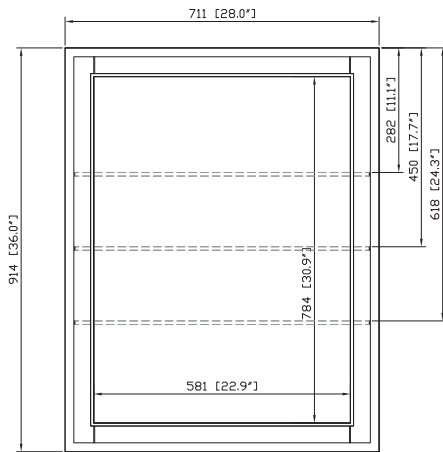

MADISON-MC28-TO / MADISON-MC28-LE

Features

- Durable poplar wood frame
- Beveled-edge mirror
- 1 soft-close door
- 3 glass shelves inside
- Mirror cabinet hangs vertically
- Wall cleat for easy hanging and leveling

Colors / Finishes

- Tobacco
- Light Espresso

Nominal Dimension

- 28W x 6.3D x 36H (inches)

Components

MADISON-MC28-TO

Vanity	MADISON-V36-TO	MADISON-V48-TO	MADISON-V60-TO	MADISON-V72-TO
--------	----------------	----------------	----------------	----------------

MADISON-MC28-LE

Vanity	MADISON-V36-LE	MADISON-V48-LE	MADISON-V60-LE	MADISON-V72-LE
--------	----------------	----------------	----------------	----------------

Product Diagrams

Front

Back

Side

Top