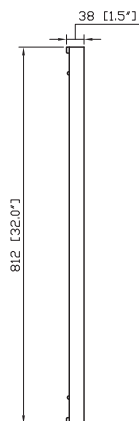

MADISON-M28-TO / MADISON-M28-LE

Features

- Durable poplar wood frame
- Beveled-edge mirror
- Mirror hangs vertically and horizontally
- Wall cleat for easy hanging and leveling

Colors / Finishes

- Tobacco
- Light Espresso

Nominal Dimension

- 28W x 1.5D x 32H (inches)

Components

MADISON-M28-TO

Vanity	MADISON-V36-TO	MADISON-V48-TO	MADISON-V60-TO	MADISON-V72-TO
--------	----------------	----------------	----------------	----------------

MADISON-M28-LE

Vanity	MADISON-V36-LE	MADISON-V48-LE	MADISON-V60-LE	MADISON-V72-LE
--------	----------------	----------------	----------------	----------------

Product Diagrams

Front

Back

Side

Top