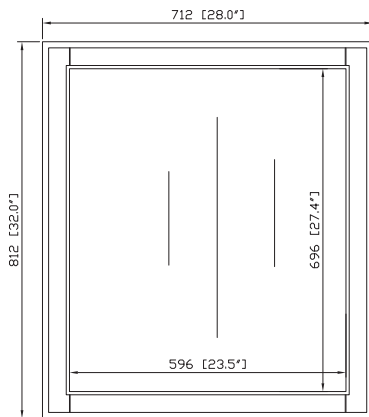

MADISON-M28-TO / MADISON-M28-LE

Features

- Durable poplar wood frame
- Beveled-edge mirror
- Mirror hangs vertically and horizontally
- Wall cleat for easy hanging and leveling

Colors / Finishes

- Tobacco
- Light Espresso

Nominal Dimension

- 28W x 1.5D x 32H (inches)

Components

MADISON-M28-TO

Vanity	MADISON-V36-TO	MADISON-V48-TO	MADISON-V60-TO	MADISON-V72-TO
--------	----------------	----------------	----------------	----------------

MADISON-M28-LE

Vanity	MADISON-V36-LE	MADISON-V48-LE	MADISON-V60-LE	MADISON-V72-LE
--------	----------------	----------------	----------------	----------------

Product Diagrams

Front

Back

Side

Top