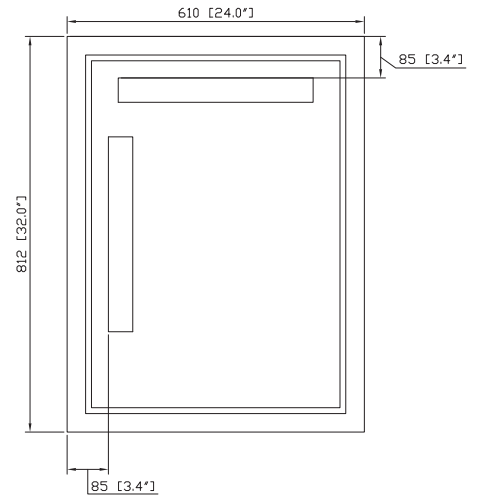

MADISON-M24-TO / MADISON-M24-LE

Features

- Durable poplar wood frame
- Beveled-edge mirror
- Mirror hangs vertically and horizontally
- Wall cleat for easy hanging and leveling

Colors / Finishes

- Tobacco
- Light Espresso

Nominal Dimension

- 24W x 1.5D x 32H (inches)

Components

MADISON-M24-TO

Vanity	MADISON-V36-TO	MADISON-V48-TO	MADISON-V60-TO	MADISON-V72-TO
--------	----------------	----------------	----------------	----------------

MADISON-M24-LE

Vanity	MADISON-V36-LE	MADISON-V48-LE	MADISON-V60-LE	MADISON-V72-LE
--------	----------------	----------------	----------------	----------------

Product Diagrams

Front

Back

Side

Top