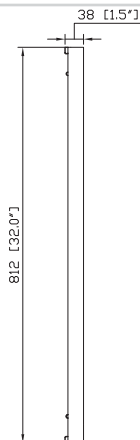

MADISON-M24-TO / MADISON-M24-LE

Features

- Durable poplar wood frame
- Beveled-edge mirror
- Mirror hangs vertically and horizontally
- Wall cleat for easy hanging and leveling

Colors / Finishes

- Tobacco
- Light Espresso

Nominal Dimension

- 24W x 1.5D x 32H (inches)

Components

MADISON-M24-TO

Vanity	MADISON-V36-TO	MADISON-V48-TO	MADISON-V60-TO	MADISON-V72-TO
--------	----------------	----------------	----------------	----------------

MADISON-M24-LE

Vanity	MADISON-V36-LE	MADISON-V48-LE	MADISON-V60-LE	MADISON-V72-LE
--------	----------------	----------------	----------------	----------------

Product Diagrams

Front

Back

Side

Top