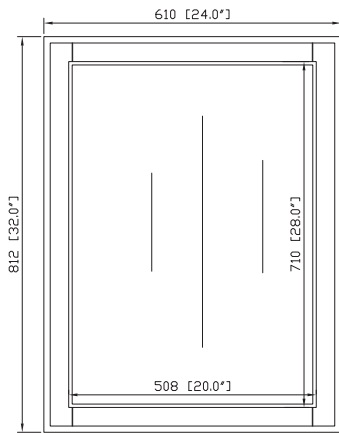

MADISON-M24-TO / MADISON-M24-LE

Features

- Durable poplar wood frame
- Beveled-edge mirror
- Mirror hangs vertically and horizontally
- Wall cleat for easy hanging and leveling

Colors / Finishes

- Tobacco
- Light Espresso

Nominal Dimension

- 24W x 1.5D x 32H (inches)

Components

MADISON-M24-TO

Vanity	MADISON-V36-TO	MADISON-V48-TO	MADISON-V60-TO	MADISON-V72-TO
--------	----------------	----------------	----------------	----------------

MADISON-M24-LE

Vanity	MADISON-V36-LE	MADISON-V48-LE	MADISON-V60-LE	MADISON-V72-LE
--------	----------------	----------------	----------------	----------------

Product Diagrams

Front

Back

Side

Top