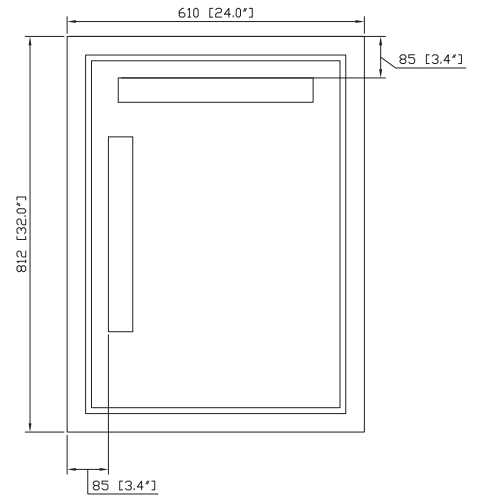

### Nominal Dimension

- 24W x 1.5D x 32H (inches)

### Product Diagrams

Front

Back

Side

Top