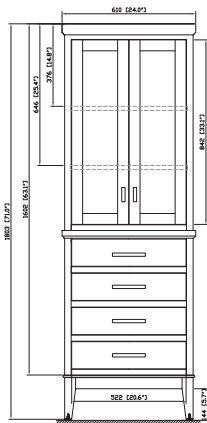

MADISON-LT24-TO/MADISON-LT24-LE

Features

- Solid poplar frame and birch veneer plywood
- 2 soft-close doors
- 4 soft-close drawers
- Brushed nickel finished hardware (LE)
- Old bronze finished hardware (TO)
- Adjustable height levelers

Colors / Finishes

- Tobacco
- Light Espresso

Nominal Dimension

- 24W x 16D x 71H (inches)

Components

MADISON-LT24-TO

Vanity	MADISON-V36-TO	MADISON-V48-TO	MADISON-V60-TO	MADISON-V72-TO
--------	----------------	----------------	----------------	----------------

MADISON-LT24-LE

Vanity	MADISON-V36-LE	MADISON-V48-LE	MADISON-V60-LE	MADISON-V72-LE
--------	----------------	----------------	----------------	----------------

Product Diagrams

Front

Back

Side

Top