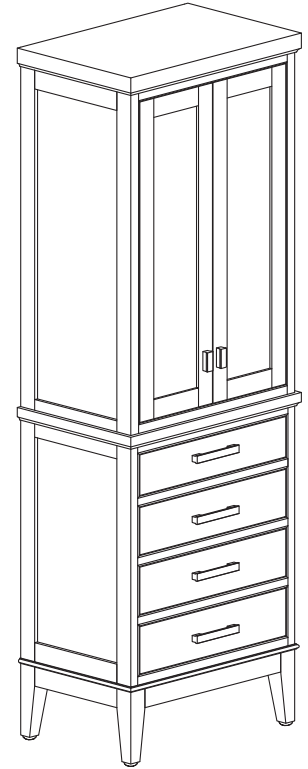

MADISON-LT24-TO/MADISON-LT24-LE

Features

- Solid poplar frame and birch veneer plywood
- 2 soft-close doors
- 4 soft-close drawers
- Brushed nickel finished hardware (LE)
- Old bronze finished hardware (TO)
- Adjustable height levelers

Colors / Finishes

- Tobacco
- Light Espresso

Nominal Dimension

- 24W x 16D x 71H (inches)

Components

MADISON-LT24-TO

Vanity	MADISON-V36-TO	MADISON-V48-TO	MADISON-V60-TO	MADISON-V72-TO
--------	----------------	----------------	----------------	----------------

MADISON-LT24-LE

Vanity	MADISON-V36-LE	MADISON-V48-LE	MADISON-V60-LE	MADISON-V72-LE
--------	----------------	----------------	----------------	----------------

Product Diagrams

Front

Back

Side

Top