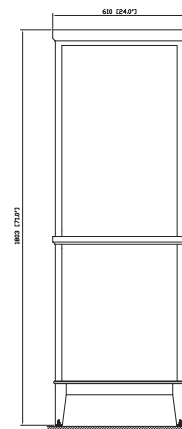

MADISON-LT24-TO/MADISON-LT24-LE

Features

- Solid poplar frame and birch veneer plywood
- 2 soft-close doors
- 4 soft-close drawers
- Brushed nickel finished hardware (LE)
- Old bronze finished hardware (TO)
- Adjustable height levelers

Colors / Finishes

- Tobacco
- Light Espresso

Nominal Dimension

- 24W x 16D x 71H (inches)

Components

MADISON-LT24-TO

Vanity	MADISON-V36-TO	MADISON-V48-TO	MADISON-V60-TO	MADISON-V72-TO
--------	----------------	----------------	----------------	----------------

MADISON-LT24-LE

Vanity	MADISON-V36-LE	MADISON-V48-LE	MADISON-V60-LE	MADISON-V72-LE
--------	----------------	----------------	----------------	----------------

Product Diagrams

Front

Back

Side

Top