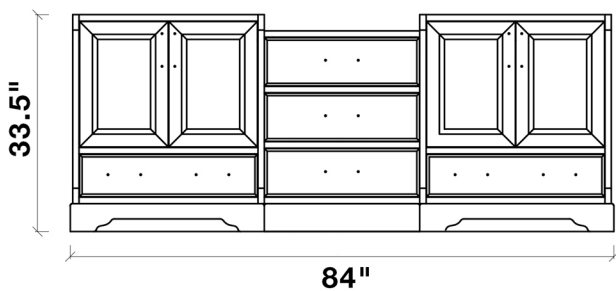

ARIEL

STAFFORD 85" DOUBLE SINK VANITY SET

MODEL: M085D

- Cabinet Size Two 30"W x 21.5"D x 33.5"H Cabinets with 24"W x 19.5"D x 31"H Middle Cabinet
- Mirror Size Two 23.6"W x 31.5"H Mirrors & One 24"W x 11"D x 54"H Medicine Cabinet
- Features
- Solid Wood Construction
 - Four Soft-Closing Doors
 - Six Full-Extension, Dove Tail Construction, Soft-Closing Drawers (Five on Base Cabinet and One on Mirror Cabinet)
 - Satin Nickel Finish Hardware
 - Matching Framed Mirrors Included

COLLECTION:

ARIEL STAFFORD

FRONT

BACK VIEW

SIDE VIEW

MIRROR VIEW