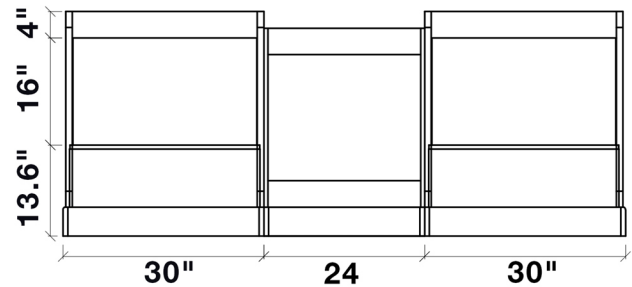

ARIEL

STAFFORD 85" DOUBLE SINK VANITY SET

MODEL: M085D

1. Cabinet Size Two 30"W x 21.5"D x 33.5"H Cabinets with 24"W x 19.5"D x 31"H Middle Cabinet
2. Mirror Size Two 23.6"W x 31.5"H Mirrors & One 24"W x 11"D x 54"H Medicine Cabinet
3. Features
4. Solid Wood Construction
   - Four Soft-Closing Doors
   - Six Full-Extension, Dove Tail Construction, Soft-Closing Drawers (Five on Base Cabinet and One on Mirror Cabinet)
   - Satin Nickel Finish Hardware
   - Matching Framed Mirrors Included

COLLECTION:

ARIEL STAFFORD

FRONT

SIDE VIEW