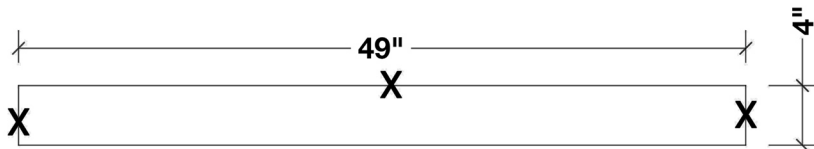

ARIEL

STAFFORD 49" SINGLE SINK VANITY SET

MODEL: M049S

- Cabinet Size 48"W x 21.5"D x 33.5"H
- Mirror Size 48"W x 35"H
- Features
- Solid Wood Construction
 - Two Soft-Closing Doors
 - Six Full-Extension, Dove Tail Construction, Soft-Closing Drawers
 - Satin Nickel Finish Hardware
 - Matching Framed Mirror Included

MODEL: M049S-CT

Dimensions

49"W x 22"D x 1.5"H

Features

- White Quartz Countertop w/ 1.5" Edge and Matching Backsplash
- Countertop Pre-Drilled for 8" Widespread Faucets
- One Ceramic, Round, UPC Certified Under-Mount Sink
- Matching Backsplash Included

All stone tops are finished by hand, pre-drilled for 8" widespread faucets, and double-sealed for scratch resistance and long term durability.

BACKSPLASH

TOP VIEW

1.5" EDGE SIDE VIEW