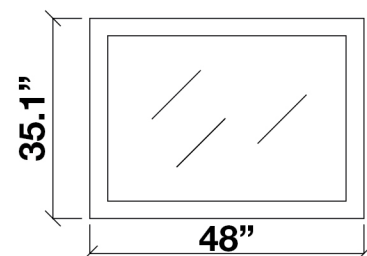

ARIEL

STAFFORD 49" SINGLE SINK VANITY SET

MODEL: M049S

1. Cabinet Size 48"W x 21.5"D x 33.5"H
2. Mirror Size 48"W x 35"H
3. Features
4. Solid Wood Construction
   - Two Soft-Closing Doors
   - Six Full-Extension, Dove Tail Construction, Soft-Closing Drawers
   - Satin Nickel Finish Hardware
   - Matching Framed Mirror Included

COLLECTION:

ARIEL STAFFORD

SIDE VIEW