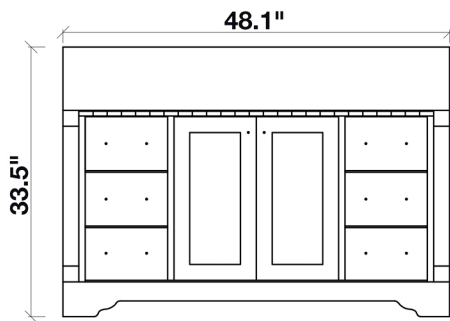

ARIEL

STAFFORD 49" SINGLE SINK VANITY SET

MODEL: M049S

1. Cabinet Size 48"W x 21.5"D x 33.5"H
2. Mirror Size 48"W x 35"H
3. Features
4. Solid Wood Construction
   - Two Soft-Closing Doors
   - Six Full-Extension, Dove Tail Construction, Soft-Closing Drawers
   - Satin Nickel Finish Hardware
   - Matching Framed Mirror Included

COLLECTION:

ARIEL STAFFORD

FRONT

SIDE VIEW