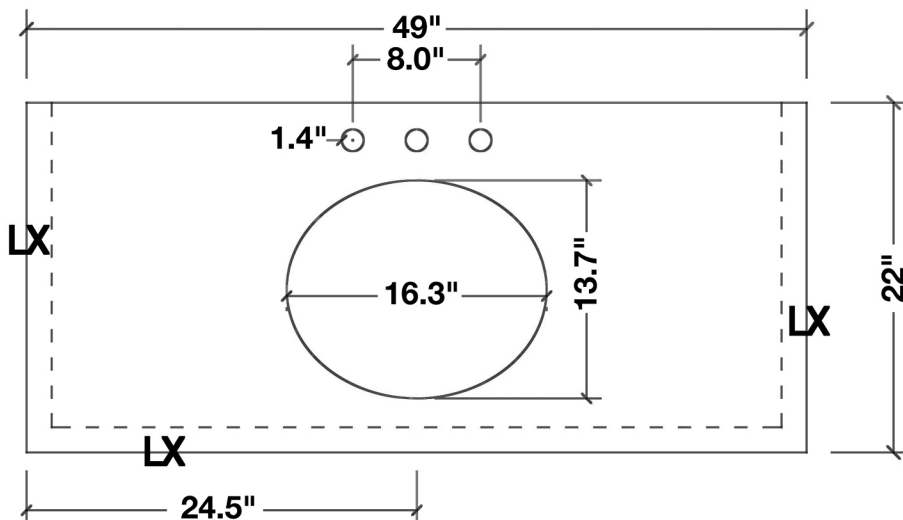

ARIEL

STAFFORD 49" SINGLE SINK VANITY SET

MODEL: M049S

- Cabinet Size 48"W x 21.5"D x 33.5"H
- Mirror Size 48"W x 35"H
- Features
- Solid Wood Construction
 - Two Soft-Closing Doors
 - Six Full-Extension, Dove Tail Construction, Soft-Closing Drawers
 - Satin Nickel Finish Hardware
 - Matching Framed Mirror Included

MODEL: M049S-CT

Dimensions

49"W x 22"D x 1.5"H

Features

- White Quartz Countertop w/ 1.5" Edge and Matching Backsplash
- Countertop Pre-Drilled for 8" Widespread Faucets
- One Ceramic, Round, UPC Certified Under-Mount Sink
- Matching Backsplash Included

All stone tops are finished by hand, pre-drilled for 8" widespread faucets, and double-sealed for scratch resistance and long term durability.

BACKSPLASH

TOP VIEW

1.5" EDGE SIDE VIEW