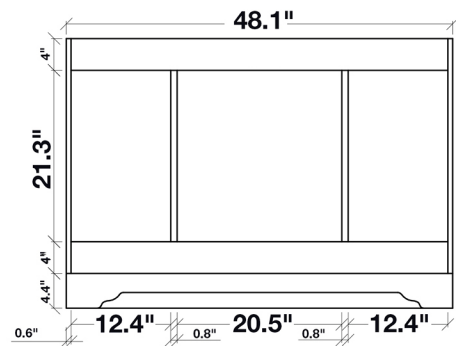

BACK VIEW

MIRROR VIEW

SIDE VIEW