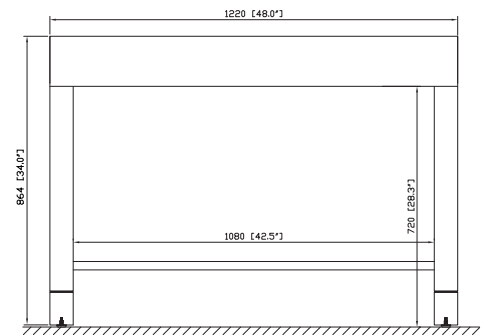

Avanity

LOFT-V48-DW

Features

- Solid poplar frame and cherry veneer MDF
- Stainless steel towel bars
- Open slatted shelf
- 4" removable legs for vessel application
- Adjustable height levelers
- Under counter or vessel application

Colors / Finishes

- Dark Walnut

Nominal Dimension

- 48W x 21.5D x 34H (inches)

Components

Mirror	LOFT-M24-DW	LOFT-M30-DW	LOFT-M36-DW

Undercounter Application

Vanity Top (VC)	CUT49WT		
Vanity Top (Stone)	SUT49BK	SUT49CW	SUT49GB
Sink	CUM18WT	CUM18LN	

Vessel Application

Vanity Top (Stone)	SVT49BK	SVT49CW	SVT49GB			
Sink	GVE420CL	GVE420FR	GVE420BN	GVE420BL	GVE420CS	GVE450GE
	GVE480MSI	GVE480MCO	GVE460BC	GVE460AL	GVE460SB	GVE460GL

Product Diagrams

Front

Back

Side

Top

For customer support please call 626 404 7678 weekdays 9:00 to 6:00 PST