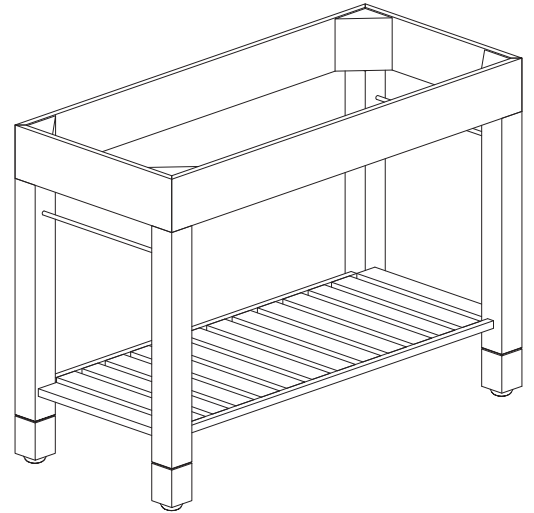

# Avanity

LOFT-V48-DW

## Features

- Solid poplar frame and cherry veneer MDF
- Stainless steel towel bars
- Open slatted shelf
- 4" removable legs for vessel application
- Adjustable height levelers
- Under counter or vessel application

## Nominal Dimension

- 48W x 21.5D x 34H (inches)