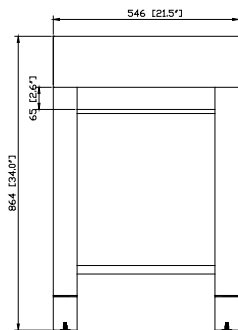

## Nominal Dimension

- 48W x 21.5D x 34H (inches)

## Product Diagrams

Front

Back

Side

Top

For customer support please call 626 404 7678 weekdays 9:00 to 6:00 PST