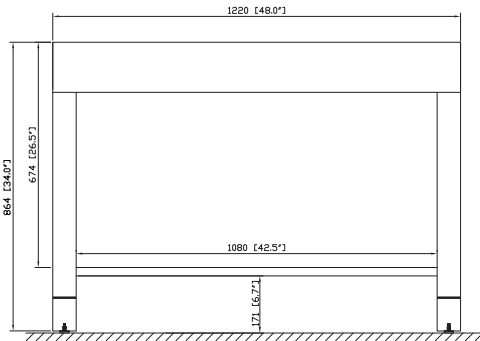

Product Diagrams

Front

Back