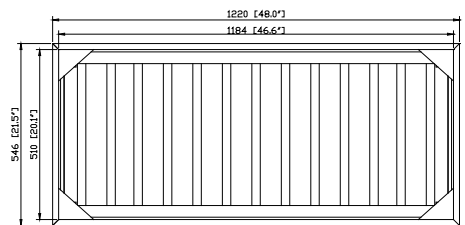

Avanity

LOFT-V48-DW

Features

- Solid poplar frame and cherry veneer MDF
- Stainless steel towel bars
- Open slatted shelf
- 4" removable legs for vessel application
- Adjustable height levelers
- Under counter or vessel application

Colors / Finishes

- Dark Walnut

Nominal Dimension

- 48W x 21.5D x 34H (inches)

Components

Mirror	LOFT-M24-DW	LOFT-M30-DW	LOFT-M36-DW

Undercounter Application

Vanity Top (VC)	CUT49WT		
Vanity Top (Stone)	SUT49BK	SUT49CW	SUT49GB
Sink	CUM18WT	CUM18LN	

Vessel Application

Vanity Top (Stone)	SVT49BK	SVT49CW	SVT49GB			
Sink	GVE420CL	GVE420FR	GVE420BN	GVE420BL	GVE420CS	GVE450GE
	GVE480MSI	GVE480MCO	GVE460BC	GVE460AL	GVE460SB	GVE460GL

Product Diagrams

Front

Back

Side

Top

For customer support please call 626 404 7678 weekdays 9:00 to 6:00 PST