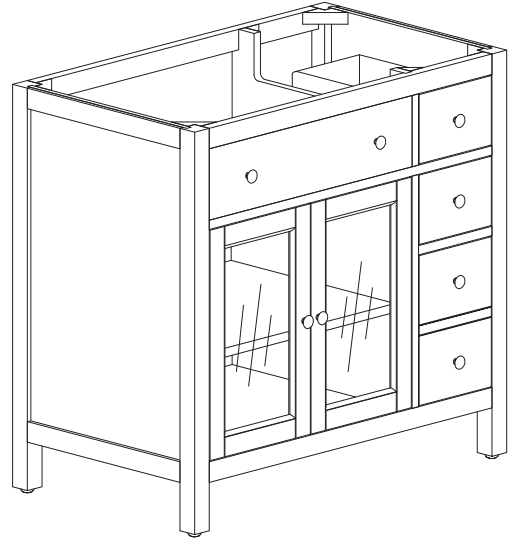

Avanity

LEXINGTON-V36-LE

Features

- Solid poplar frame and birch veneer MDF
- 2 tinted glass soft-close doors
- 3 soft-close drawers
- Brushed nickel finished hardware
- Adjustable height levelers
- Under counter application

Colors / Finishes

- Light Espresso

Nominal Dimension

- 36W x 21D x 34H (inches)

Components

Mirror	LEXINGTON-M36-LE		
Vanity Top (VC)	CUT37WT		
Vanity Top (Stone)	SUT37BK	SUT37CW	SUT37GB
Sink	CUM18WT	CUM18LN	