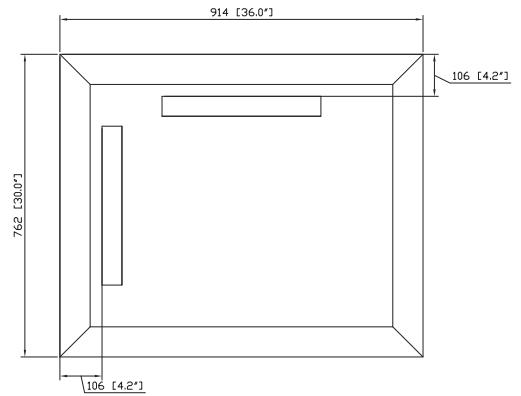

Avanity

LEGACY-M36-BU

Features

- Durable poplar wood frame
- Beveled-edge mirror
- Mirror hangs vertically and horizontally
- Wall cleat for easy hanging and leveling

Colors / Finishes

- Golden Burl

Nominal Dimension

- 36W x 1.2D x 30H (inches)

Components

Vanity	LEGACY-V40-BU
--------	---------------

Product Diagrams

Front

Back

Side

Top