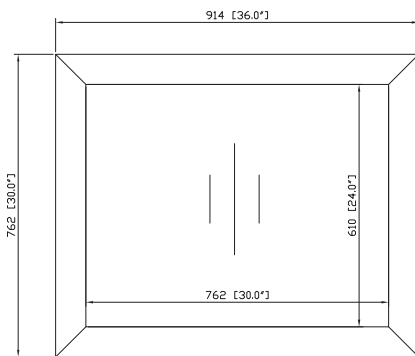

Avanity

LEGACY-M36-BU

Features

- Durable poplar wood frame
- Beveled-edge mirror
- Mirror hangs vertically and horizontally
- Wall cleat for easy hanging and leveling

Colors / Finishes

- Golden Burl

Nominal Dimension

- 36W x 1.2D x 30H (inches)

Components

Vanity	LEGACY-V40-BU
--------	---------------

Product Diagrams

Front

Back

Side

Top