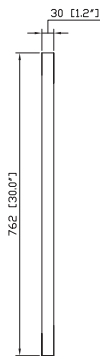

Avanity

LEGACY-M36-BU

Features

- Durable poplar wood frame
- Beveled-edge mirror
- Mirror hangs vertically and horizontally
- Wall cleat for easy hanging and leveling

Colors / Finishes

- Golden Burl

Nominal Dimension

- 36W x 1.2D x 30H (inches)

Components

Vanity	LEGACY-V40-BU
--------	---------------

Product Diagrams

Front

Back

Side

Top