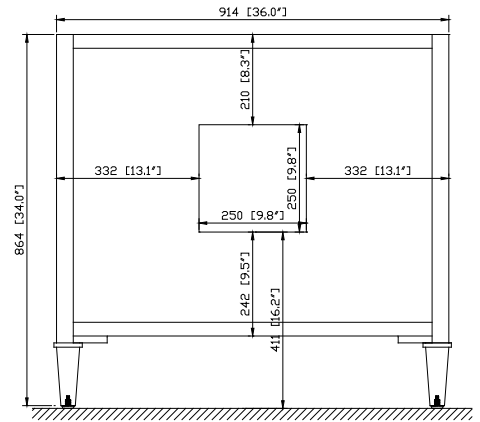

Nominal Dimension

- 36W x 21D x 34H (inches)

Components

Mirror	KELLY-M24-GB	KELLY-M28-GB	
Vanity Top	SUT37BK	SUT37GB	SUT37CW
Sink	CUM18WT	CUM18LN	
Linen Tower	KELLY-LT22-GB		

Product Diagrams

Front

Back

Side

Top

Avanity

CUM18LN / CUM18WT

Features

- Vitreous China
- Undermount application

Colors / Finishes

- WT - White
- LN - Linen

Nominal Dimension

- 18.1W x 15D x 7.9H inches
- 458 x 380 x 200 mm

Components

Drain	VC-DRAIN-CP	VC-DRAIN-BN					
Vanity Top	SUT25BK	SUT25CW	SUT25GB	SUT31BK	SUT31CW	SUT31GB	SUT37BK
	SUT37GB	SUT49BK	SUT49CW	SUT49GB	SUT37CW	SUT61BK	SUT61CW
	SUT61GB	SUT73BK	SUT73CW	SUT73GB			