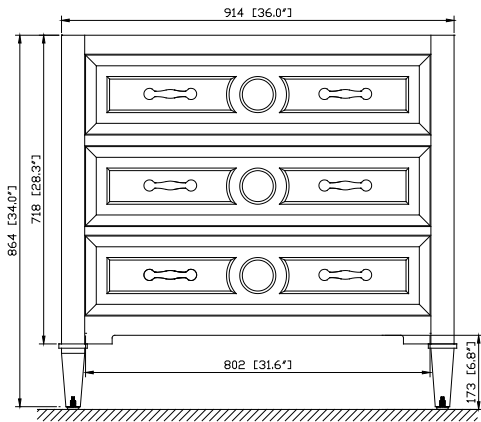

Avanity

KELLY-V36-GB

Features

- Solid poplar frame and MDF
- 2 soft-close drawers
- Antique nickel finished hardware
- Adjustable height levelers
- Under counter application

Colors / Finishes

- Grayish Blue

Nominal Dimension

- 36W x 21D x 34H (inches)

Components

Mirror	KELLY-M24-GB	KELLY-M28-GB	
Vanity Top	SUT37BK	SUT37GB	SUT37CW
Sink	CUM18WT	CUM18LN	
Linen Tower	KELLY-LT22-GB		

Product Diagrams

Front

Back

Side

Top

Avanity

CUM18LN / CUM18WT

Features

- Vitreous China
- Undermount application

Colors / Finishes

- WT - White
- LN - Linen

Nominal Dimension

- 18.1W x 15D x 7.9H inches
- 458 x 380 x 200 mm

Components

Drain	VC-DRAIN-CP	VC-DRAIN-BN					
Vanity Top	SUT25BK	SUT25CW	SUT25GB	SUT31BK	SUT31CW	SUT31GB	SUT37BK
	SUT37GB	SUT49BK	SUT49CW	SUT49GB	SUT37CW	SUT61BK	SUT61CW
	SUT61GB	SUT73BK	SUT73CW	SUT73GB			