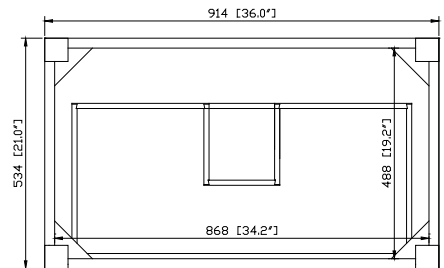

Nominal Dimension

- 36W x 21D x 34H (inches)

Components

Mirror	KELLY-M24-GB	KELLY-M28-GB	
Vanity Top	SUT37BK	SUT37GB	SUT37CW
Sink	CUM18WT	CUM18LN	
Linen Tower	KELLY-LT22-GB		

Product Diagrams

Front

Back

Side

Top

Avanity

CUM18LN / CUM18WT

Features

- Vitreous China
- Undermount application

Colors / Finishes

- WT - White
- LN - Linen

Nominal Dimension

- 18.1W x 15D x 7.9H inches
- 458 x 380 x 200 mm

Components

Drain	VC-DRAIN-CP	VC-DRAIN-BN					
Vanity Top	SUT25BK	SUT25CW	SUT25GB	SUT31BK	SUT31CW	SUT31GB	SUT37BK
	SUT37GB	SUT49BK	SUT49CW	SUT49GB	SUT37CW	SUT61BK	SUT61CW
	SUT61GB	SUT73BK	SUT73CW	SUT73GB			