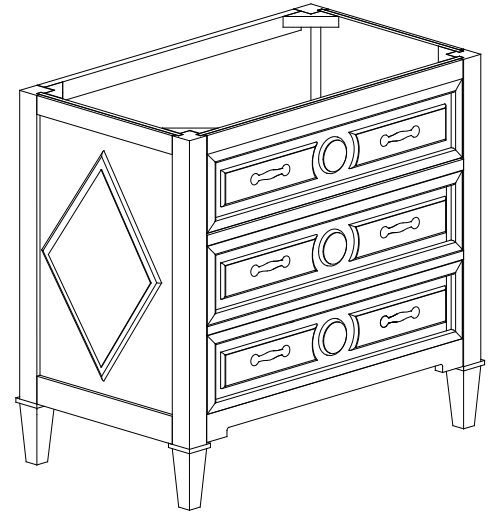

Avanity

KELLY-V36-GB

Features

- Solid poplar frame and MDF
- 2 soft-close drawers
- Antique nickel finished hardware
- Adjustable height levelers
- Under counter application

Colors / Finishes

- Grayish Blue

Nominal Dimension

- 36W x 21D x 34H (inches)

Components

Mirror	KELLY-M24-GB	KELLY-M28-GB	
Vanity Top	SUT37BK	SUT37GB	SUT37CW
Sink	CUM18WT	CUM18LN	
Linen Tower	KELLY-LT22-GB		

Product Diagrams

Front

Back

Side

Top

Avanity

CUM18LN / CUM18WT

Features

- Vitreous China
- Undermount application

Colors / Finishes

- WT - White
- LN - Linen

Nominal Dimension

- 18.1W x 15D x 7.9H inches
- 458 x 380 x 200 mm

Components

Drain	VC-DRAIN-CP	VC-DRAIN-BN					
Vanity Top	SUT25BK	SUT25CW	SUT25GB	SUT31BK	SUT31CW	SUT31GB	SUT37BK
	SUT37GB	SUT49BK	SUT49CW	SUT49GB	SUT37CW	SUT61BK	SUT61CW
	SUT61GB	SUT73BK	SUT73CW	SUT73GB			