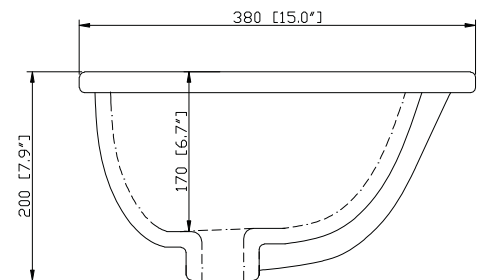

Nominal Dimension

- 36W x 21D x 34H (inches)

Components

Mirror	KELLY-M24-GB	KELLY-M28-GB	
Vanity Top	SUT37BK	SUT37GB	SUT37CW
Sink	CUM18WT	CUM18LN	
Linen Tower	KELLY-LT22-GB		

Product Diagrams

Front

Back

Side

Top

Avanity

CUM18LN / CUM18WT

Features

- Vitreous China
- Undermount application

Colors / Finishes

- WT - White
- LN - Linen

Nominal Dimension

- 18.1W x 15D x 7.9H inches
- 458 x 380 x 200 mm

Components

Drain	VC-DRAIN-CP	VC-DRAIN-BN					
Vanity Top	SUT25BK	SUT25CW	SUT25GB	SUT31BK	SUT31CW	SUT31GB	SUT37BK
	SUT37GB	SUT49BK	SUT49CW	SUT49GB	SUT37CW	SUT61BK	SUT61CW
	SUT61GB	SUT73BK	SUT73CW	SUT73GB			

Product Diagrams

Front

Side