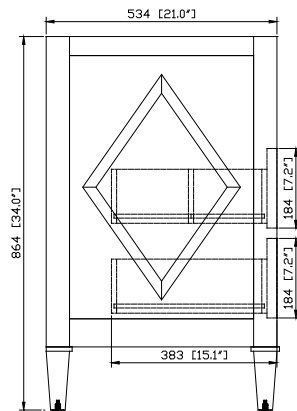

Nominal Dimension

- 36W x 21D x 34H (inches)

Components

Mirror	KELLY-M24-GB	KELLY-M28-GB	
Vanity Top	SUT37BK	SUT37GB	SUT37CW
Sink	CUM18WT	CUM18LN	
Linen Tower	KELLY-LT22-GB		

Product Diagrams

Front

Back

Side

Top

Avanity

CUM18LN / CUM18WT

Features

- Vitreous China
- Undermount application

Colors / Finishes

- WT - White
- LN - Linen

Nominal Dimension

- 18.1W x 15D x 7.9H inches
- 458 x 380 x 200 mm

Components

Drain	VC-DRAIN-CP	VC-DRAIN-BN					
Vanity Top	SUT25BK	SUT25CW	SUT25GB	SUT31BK	SUT31CW	SUT31GB	SUT37BK
	SUT37GB	SUT49BK	SUT49CW	SUT49GB	SUT37CW	SUT61BK	SUT61CW
	SUT61GB	SUT73BK	SUT73CW	SUT73GB			