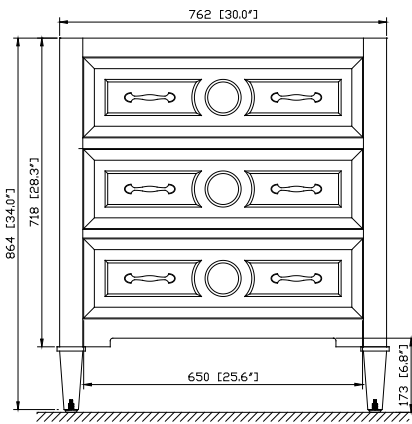

Nominal Dimension

- 30W x 21D x 34H (inches)

Components

Mirror	KELLY-M24-GB	KELLY-M28-GB	
Vanity Top	SUT31BK	SUT31GB	SUT31CW
Sink	CUM18WT	CUM18LN	
Linen Tower	KELLY-LT22-GB		

Product Diagrams

Front

Back

Side

Top

Avanity

CUM18LN / CUM18WT

Features

- Vitreous China
- Undermount application

Colors / Finishes

- WT - White
- LN - Linen

Nominal Dimension

- 18.1W x 15D x 7.9H inches
- 458 x 380 x 200 mm

Components

Drain	VC-DRAIN-CP	VC-DRAIN-BN					
Vanity Top	SUT25BK	SUT25CW	SUT25GB	SUT31BK	SUT31CW	SUT31GB	SUT37BK
	SUT37GB	SUT49BK	SUT49CW	SUT49GB	SUT37CW	SUT61BK	SUT61CW
	SUT61GB	SUT73BK	SUT73CW	SUT73GB			