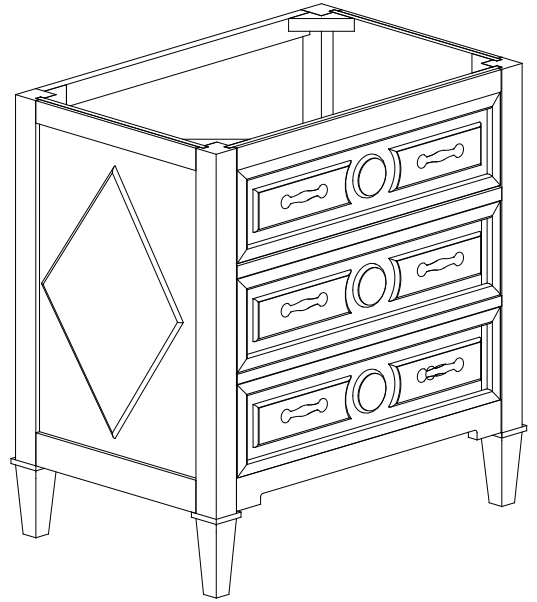

Avanity

KELLY-V30-GB

Features

- Solid poplar frame and MDF
- 2 soft-close drawers
- Antique nickel finished hardware
- Adjustable height levelers
- Under counter application

Colors / Finishes

- Grayish Blue

Nominal Dimension

- 30W x 21D x 34H (inches)

Components

Mirror	KELLY-M24-GB	KELLY-M28-GB	
Vanity Top	SUT31BK	SUT31GB	SUT31CW
Sink	CUM18WT	CUM18LN	
Linen Tower	KELLY-LT22-GB		

Product Diagrams

Front

Back

Side

Top

Avanity

CUM18LN / CUM18WT

Features

- Vitreous China
- Undermount application

Colors / Finishes

- WT - White
- LN - Linen

Nominal Dimension

- 18.1W x 15D x 7.9H inches
- 458 x 380 x 200 mm

Components

Drain	VC-DRAIN-CP	VC-DRAIN-BN					
Vanity Top	SUT25BK	SUT25CW	SUT25GB	SUT31BK	SUT31CW	SUT31GB	SUT37BK
	SUT37GB	SUT49BK	SUT49CW	SUT49GB	SUT37CW	SUT61BK	SUT61CW
	SUT61GB	SUT73BK	SUT73CW	SUT73GB			