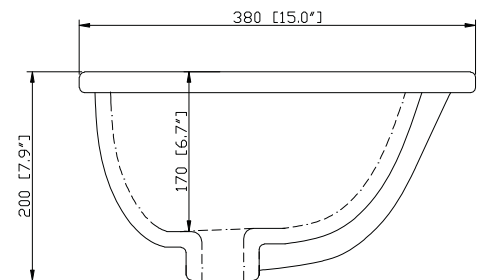

Nominal Dimension

- 30W x 21D x 34H (inches)

Components

Mirror	KELLY-M24-GB	KELLY-M28-GB	
Vanity Top	SUT31BK	SUT31GB	SUT31CW
Sink	CUM18WT	CUM18LN	
Linen Tower	KELLY-LT22-GB		

Product Diagrams

Front

Back

Side

Top

Avanity

CUM18LN / CUM18WT

Features

- Vitreous China
- Undermount application

Colors / Finishes

- WT - White
- LN - Linen

Nominal Dimension

- 18.1W x 15D x 7.9H inches
- 458 x 380 x 200 mm

Components

Drain	VC-DRAIN-CP	VC-DRAIN-BN					
Vanity Top	SUT25BK	SUT25CW	SUT25GB	SUT31BK	SUT31CW	SUT31GB	SUT37BK
	SUT37GB	SUT49BK	SUT49CW	SUT49GB	SUT37CW	SUT61BK	SUT61CW
	SUT61GB	SUT73BK	SUT73CW	SUT73GB			

Product Diagrams

Front

Side