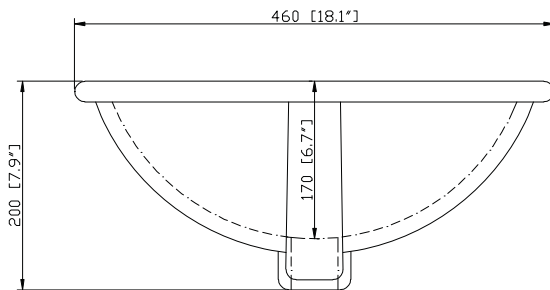

Product Diagrams

Front