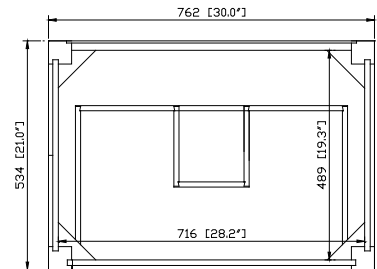

Nominal Dimension

- 30W x 21D x 34H (inches)

Components

Mirror	KELLY-M24-GB	KELLY-M28-GB	
Vanity Top	SUT31BK	SUT31GB	SUT31CW
Sink	CUM18WT	CUM18LN	
Linen Tower	KELLY-LT22-GB		

Product Diagrams

Front

Back

Side

Top

Avanity

CUM18LN / CUM18WT

Features

- Vitreous China
- Undermount application

Colors / Finishes

- WT - White
- LN - Linen

Nominal Dimension

- 18.1W x 15D x 7.9H inches
- 458 x 380 x 200 mm

Components

Drain	VC-DRAIN-CP	VC-DRAIN-BN					
Vanity Top	SUT25BK	SUT25CW	SUT25GB	SUT31BK	SUT31CW	SUT31GB	SUT37BK
	SUT37GB	SUT49BK	SUT49CW	SUT49GB	SUT37CW	SUT61BK	SUT61CW
	SUT61GB	SUT73BK	SUT73CW	SUT73GB			