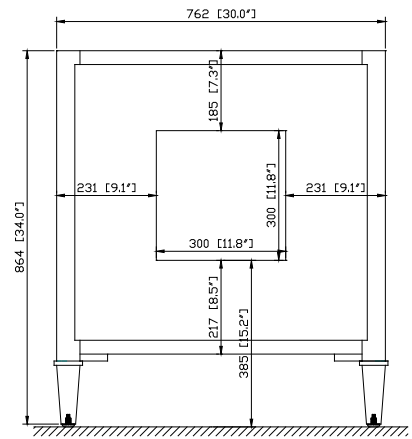

Nominal Dimension

- 30W x 21D x 34H (inches)

Components

Mirror	KELLY-M24-GB	KELLY-M28-GB	
Vanity Top	SUT31BK	SUT31GB	SUT31CW
Sink	CUM18WT	CUM18LN	
Linen Tower	KELLY-LT22-GB		

Product Diagrams

Front

Back

Side

Top

Avanity

CUM18LN / CUM18WT

Features

- Vitreous China
- Undermount application

Colors / Finishes

- WT - White
- LN - Linen

Nominal Dimension

- 18.1W x 15D x 7.9H inches
- 458 x 380 x 200 mm

Components

Drain	VC-DRAIN-CP	VC-DRAIN-BN					
Vanity Top	SUT25BK	SUT25CW	SUT25GB	SUT31BK	SUT31CW	SUT31GB	SUT37BK
	SUT37GB	SUT49BK	SUT49CW	SUT49GB	SUT37CW	SUT61BK	SUT61CW
	SUT61GB	SUT73BK	SUT73CW	SUT73GB			