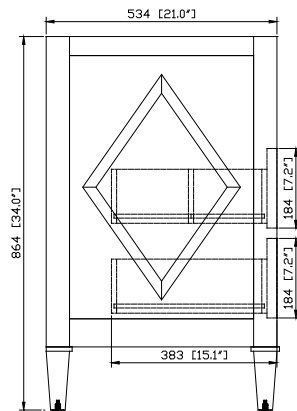

Nominal Dimension

- 30W x 21D x 34H (inches)

Components

Mirror	KELLY-M24-GB	KELLY-M28-GB	
Vanity Top	SUT31BK	SUT31GB	SUT31CW
Sink	CUM18WT	CUM18LN	
Linen Tower	KELLY-LT22-GB		

Product Diagrams

Front

Back

Side

Top

Avanity

CUM18LN / CUM18WT

Features

- Vitreous China
- Undermount application

Colors / Finishes

- WT - White
- LN - Linen

Nominal Dimension

- 18.1W x 15D x 7.9H inches
- 458 x 380 x 200 mm

Components

Drain	VC-DRAIN-CP	VC-DRAIN-BN					
Vanity Top	SUT25BK	SUT25CW	SUT25GB	SUT31BK	SUT31CW	SUT31GB	SUT37BK
	SUT37GB	SUT49BK	SUT49CW	SUT49GB	SUT37CW	SUT61BK	SUT61CW
	SUT61GB	SUT73BK	SUT73CW	SUT73GB			