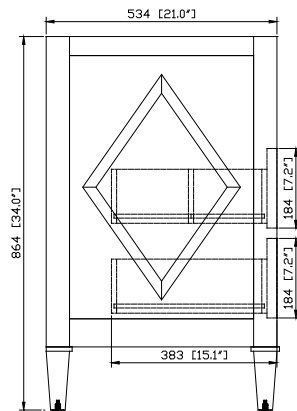

Nominal Dimension

- 36W x 21D x 34H (inches)

Components

Mirror	KELLY-M24-GB	KELLY-M28-GB	
Vanity Top	SUT37BK	SUT37GB	SUT37CW
Sink	CUM18WT	CUM18LN	
Linen Tower	KELLY-LT22-GB		

Product Diagrams

Front

Back

Side