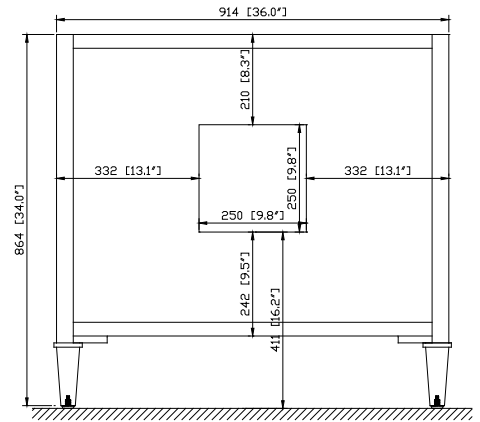

Nominal Dimension

- 36W x 21D x 34H (inches)

Components

Mirror	KELLY-M24-GB	KELLY-M28-GB	
Vanity Top	SUT37BK	SUT37GB	SUT37CW
Sink	CUM18WT	CUM18LN	
Linen Tower	KELLY-LT22-GB		

Product Diagrams

Front

Back

Side