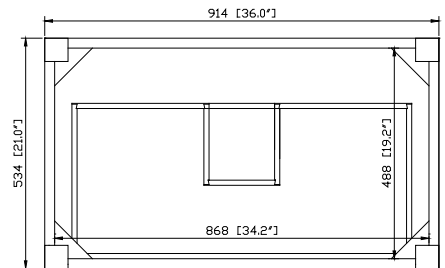

Nominal Dimension

- 36W x 21D x 34H (inches)

Components

Mirror	KELLY-M24-GB	KELLY-M28-GB	
Vanity Top	SUT37BK	SUT37GB	SUT37CW
Sink	CUM18WT	CUM18LN	
Linen Tower	KELLY-LT22-GB		

Product Diagrams

Front

Back

Side