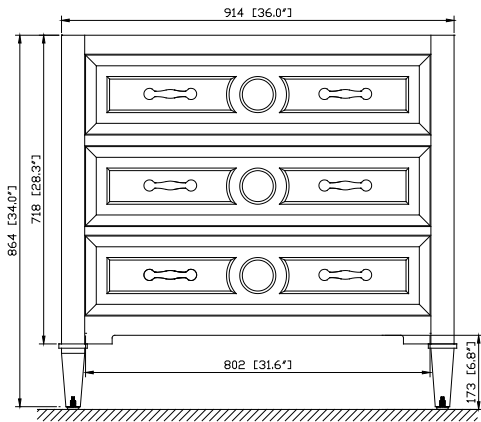

Avanity

KELLY-V36-GB

Features

- Solid poplar frame and MDF
- 2 soft-close drawers
- Antique nickel finished hardware
- Adjustable height levelers
- Under counter application

Colors / Finishes

- Grayish Blue

Nominal Dimension

- 36W x 21D x 34H (inches)

Components

Mirror	KELLY-M24-GB	KELLY-M28-GB	
Vanity Top	SUT37BK	SUT37GB	SUT37CW
Sink	CUM18WT	CUM18LN	
Linen Tower	KELLY-LT22-GB		

Product Diagrams

Front

Back

Side