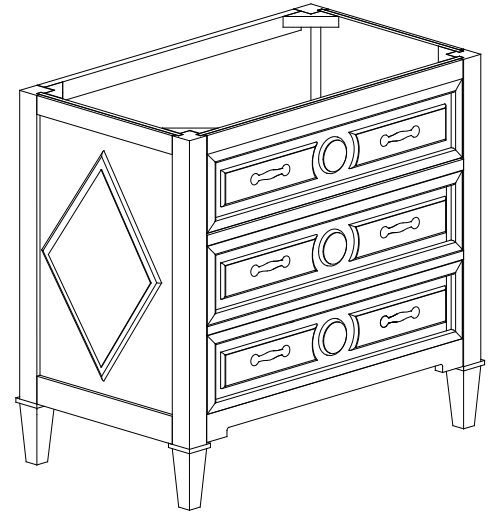

Avanity

KELLY-V36-GB

Features

- Solid poplar frame and MDF
- 2 soft-close drawers
- Antique nickel finished hardware
- Adjustable height levelers
- Under counter application

Colors / Finishes

- Grayish Blue

Nominal Dimension

- 36W x 21D x 34H (inches)

Components

Mirror	KELLY-M24-GB	KELLY-M28-GB	
Vanity Top	SUT37BK	SUT37GB	SUT37CW
Sink	CUM18WT	CUM18LN	
Linen Tower	KELLY-LT22-GB		

Product Diagrams

Front

Back

Side