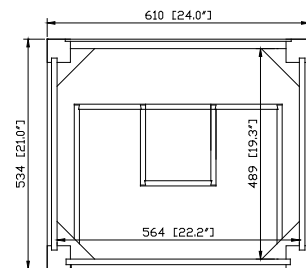

Nominal Dimension

- 24W x 21D x 34H (inches)

Components

Mirror	KELLY-M24-GB		
Vanity Top	SUT25BK	SUT25GB	SUT25CW
Sink	CUM18WT	CUM18LN	
Linen Tower	KELLY-LT22-GB		

Product Diagrams

Front

Back

Side