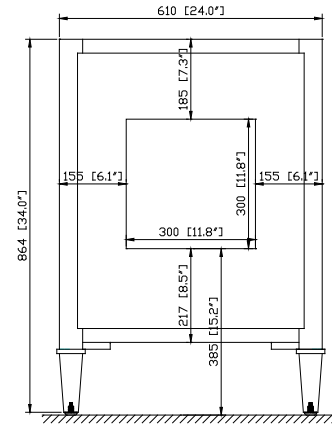

Nominal Dimension

- 24W x 21D x 34H (inches)

Components

Mirror	KELLY-M24-GB		
Vanity Top	SUT25BK	SUT25GB	SUT25CW
Sink	CUM18WT	CUM18LN	
Linen Tower	KELLY-LT22-GB		

Product Diagrams

Front

Back

Side