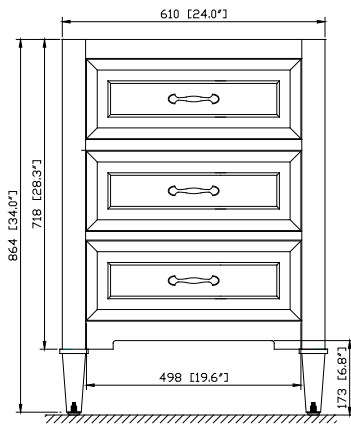

Nominal Dimension

- 24W x 21D x 34H (inches)

Components

Mirror	KELLY-M24-GB		
Vanity Top	SUT25BK	SUT25GB	SUT25CW
Sink	CUM18WT	CUM18LN	
Linen Tower	KELLY-LT22-GB		

Product Diagrams

Front

Back

Side