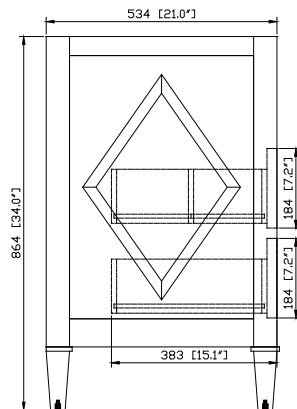

Nominal Dimension

- 24W x 21D x 34H (inches)

Components

Mirror	KELLY-M24-GB		
Vanity Top	SUT25BK	SUT25GB	SUT25CW
Sink	CUM18WT	CUM18LN	
Linen Tower	KELLY-LT22-GB		

Product Diagrams

Front

Back

Side