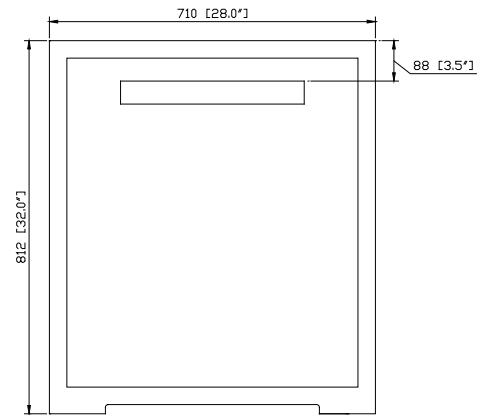

Avanity

KELLY-M28-GB

Features

- Durable poplar wood frame and MDF
- Beveled-edge mirror
- Mirror hangs vertically
- Wall cleat for easy hanging and leveling

Colors / Finishes

- Grayish Blue

Nominal Dimension

- 28W x 1.3D x 32H (inches)

Components

Vanity	KELLY-V30-GB	KELLY-V36-GB
--------	--------------	--------------

Product Diagrams

Front

Back

Side

Top