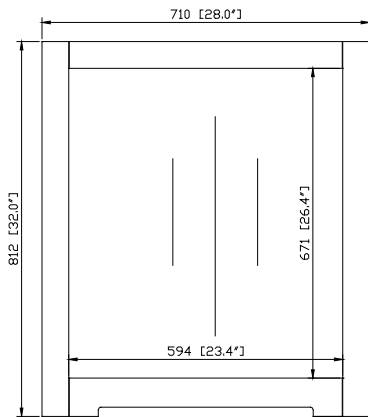

Avanity

KELLY-M28-GB

Features

- Durable poplar wood frame and MDF
- Beveled-edge mirror
- Mirror hangs vertically
- Wall cleat for easy hanging and leveling

Colors / Finishes

- Grayish Blue

Nominal Dimension

- 28W x 1.3D x 32H (inches)

Components

Vanity	KELLY-V30-GB	KELLY-V36-GB
--------	--------------	--------------

Product Diagrams

Front

Back

Side

Top