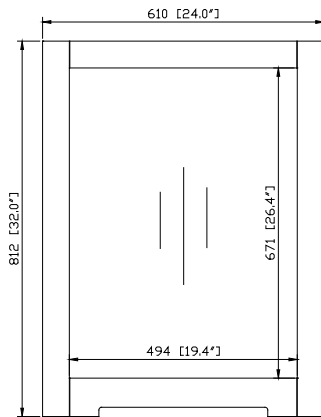

### Nominal Dimension

- 24W x 1.3D x 32H (inches)

### Product Diagrams

Front

Back

Side

Top