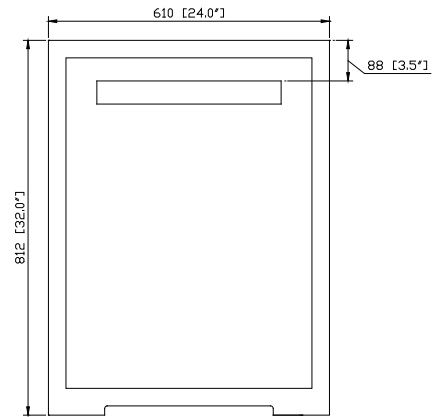

### Nominal Dimension

- 24W x 1.3D x 32H (inches)

### Product Diagrams

Front

Back

Side

Top