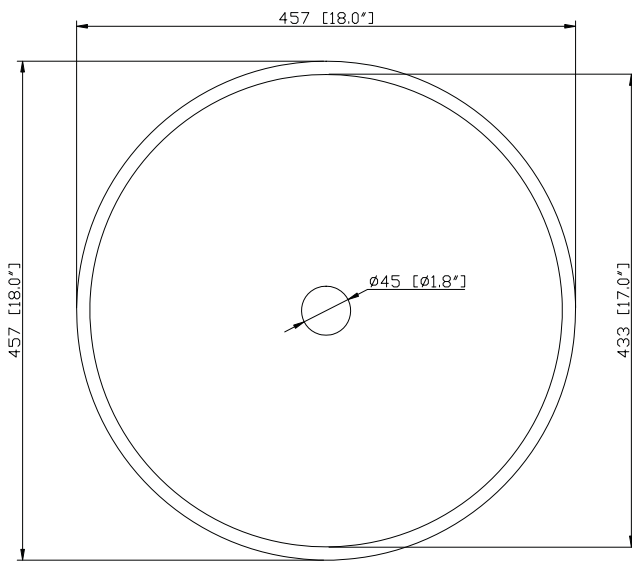

Product Diagrams

Top