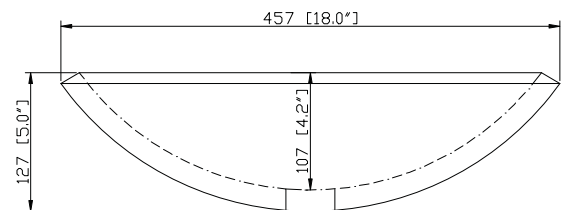

Avanity

GVE480MCO / GVE480MSI

Features

- Tempered glass
- Metallic paint at back
- Round shape

Colors / Finishes

- MCO - Metallic Copper
- MSI - Metallic Silver

Nominal Dimension

- 18W x 18D x 5H inches
- 457 x 457 x 127 mm

Components

Drain	GV-DRAIN-CP	GV-DRAIN-BN
Vanity	LEGACY-V40-BU	MILANO-V30-BK
	NAPA-V24-DC	PRADO-V22-DW

Product Diagrams

Top

Front