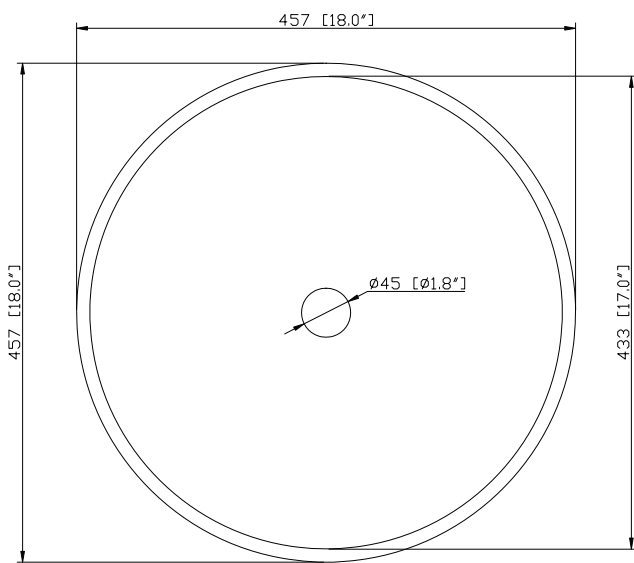

Nominal Dimension

- 18W x 18D x 5H inches
- 457 x 457 x 127 mm

Components

Drain	GV-DRAIN-CP	GV-DRAIN-BN
Vanity	LEGACY-V40-BU	MILANO-V30-BK
	NAPA-V24-DC	PRADO-V22-DW

Product Diagrams

Top

Front