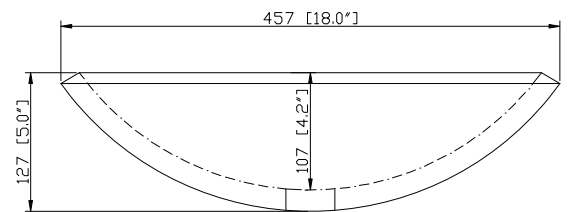

Nominal Dimension

- 18W x 18D x 5H inches
- 457 x 457 x 127 mm

Components

Drain	GV-DRAIN-CP	GV-DRAIN-BN
Vanity	LEGACY-V40-BU	MILANO-V30-BK
	NAPA-V24-DC	PRADO-V22-DW

Product Diagrams

Top

Front