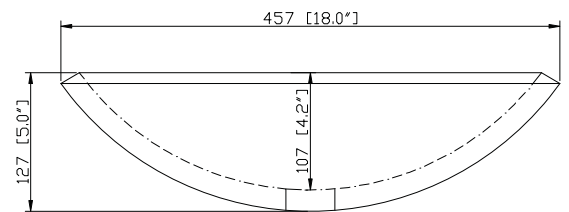

Nominal Dimension

- 18W x 18D x 5H inches
- 457 x 457 x 127 mm

Components

Drain	GV-DRAIN-CP	GV-DRAIN-BN
Vanity	LEGACY-V40-BU	MILANO-V30-BK
	NAPA-V24-DC	PRADO-V22-DW

Product Diagrams

Top

Front