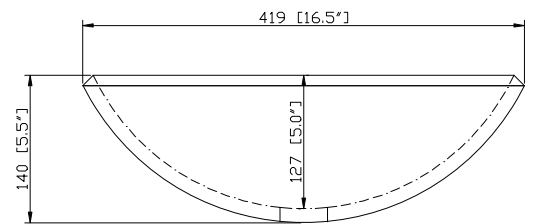

GVE420BL / GVE420BN / GVE420CL / GVE420FR

Features

- Tempered glass
- Round shape

Colors / Finishes

- BL - Blue
- BN - Brown
- CL - Clear
- FL - Frosted

Nominal Dimension

- 16.5W x 16.5D x 5.5H inches
- 419 x 419 x 140 mm

Components

Drain	GV-DRAIN-CP	GV-DRAIN-BN	
Vanity	HEMET-VS25-DW	LEGACY-V40-BU	MILANO-V30-BK
	NAPA-V24-DC	PRADO-V22-DW	

Product Diagrams

Top

Front