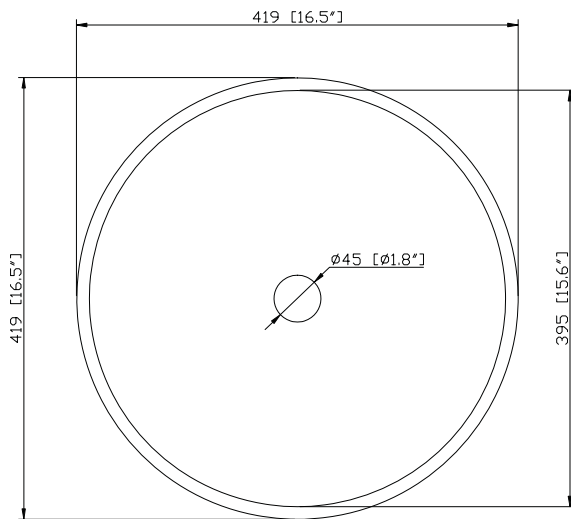

Product Diagrams

Top