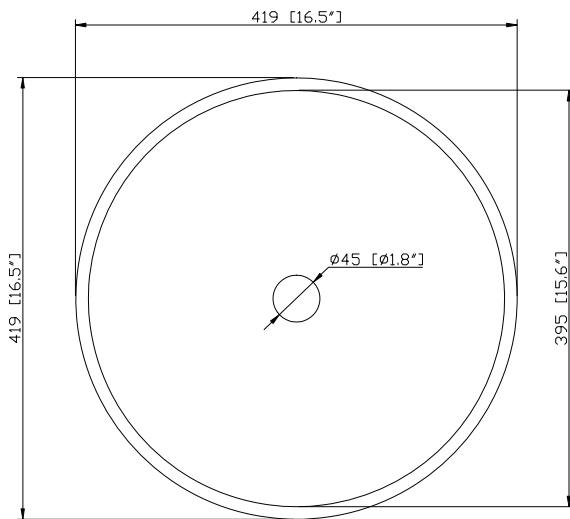

Product Diagrams

Top