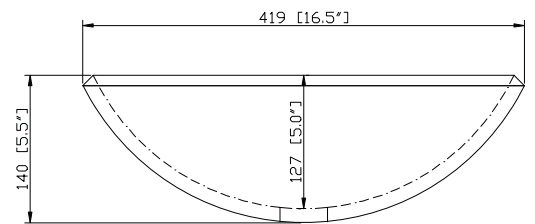

Avanity

GVE420CS

Features

- Tempered glass
- Metallic paint at back
- Round shape

Colors / Finishes

Gold / Copper

Nominal Dimension

- 16.5W x 16.5D x 5.5H inches
- 419 x 419 x 140 mm

Components

Drain	GV-DRAIN-CP	GV-DRAIN-BN	
Vanity	HEMET-VS25-DW	LEGACY-V40-BU	MILANO-V30-BK
	NAPA-V24-DC	PRADO-V22-DW	

Product Diagrams

Top

Front