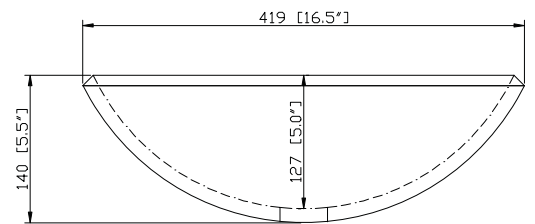

GVE420BL / GVE420BN / GVE420CL / GVE420FR

Features

- Tempered glass
- Round shape

Colors / Finishes

- BL - Blue
- BN - Brown
- CL - Clear
- FL - Frosted

Nominal Dimension

- 16.5W x 16.5D x 5.5H inches
- 419 x 419 x 140 mm

Product Diagrams

Top

Front