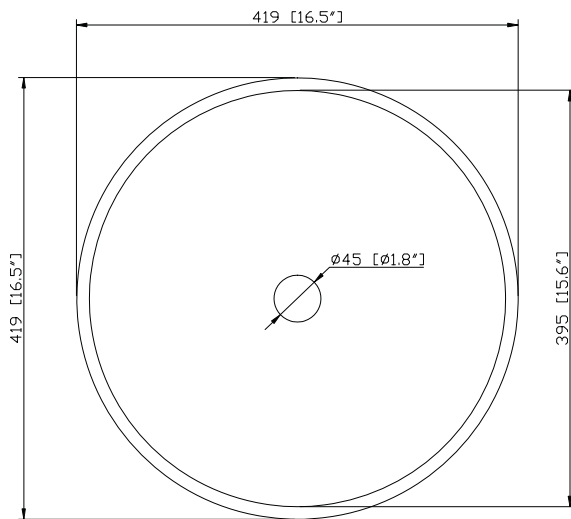

GVE420BL / GVE420BN / GVE420CL / GVE420FR

Features

- Tempered glass
- Round shape

Colors / Finishes

- BL - Blue
- BN - Brown
- CL - Clear
- FL - Frosted

Nominal Dimension

- 16.5W x 16.5D x 5.5H inches
- 419 x 419 x 140 mm

Product Diagrams

Top

Front