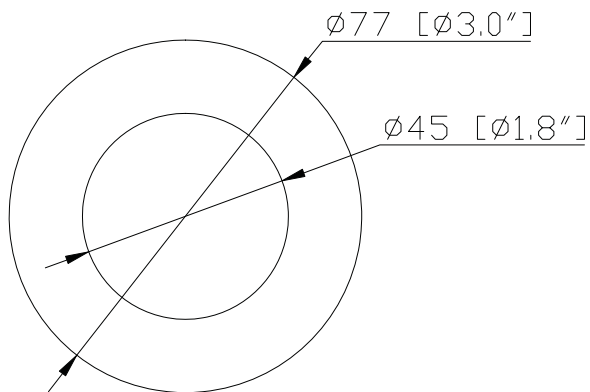

Product Diagrams

Side