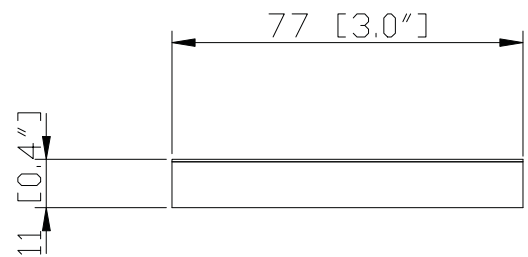

GV-MR-BN / GV-MR-CP

Features

- Vessel mounting ring
- Brass construction
- Silicon O-ring and seat

Colors / Finishes

- BN - Brushed Nickel
- CP - Chrome

Nominal Dimension

- 3W x 3D x 0.4H inches
- 77 x 77 x 11 mm

Components

Sink	GVE420BL	GVE420BN	GVE420CL	GVE420FR	GVE420CS	GVE450GE	GVE460AL	GVE460BC
	GVE460GL	GVE460SB	GVE480MCO	GVE480MSI				

Product Diagrams

Side

Front