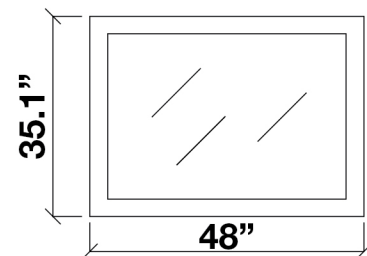

ARIEL

HAMLET 48" SINGLE SINK VANITY SET

MODEL: F049S

Cabinet Size	48"W x 21.5"D x 33.5"H
Mirror Size	48"W x 35"H
Features	• Solid Wood Construction • Two Soft-Closing Doors • Four Full-Extension, Dove-Tail Construction, Soft-Closing Drawers • Satin Nickel Finish Hardware • Matching Framed Mirror Included

COLLECTION:

ARIEL HAMLET

SIDE VIEW

MIRROR VIEW