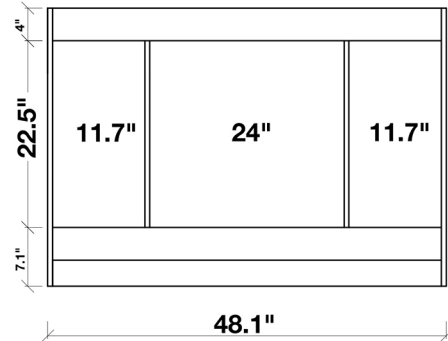

BACK VIEW

SIDE VIEW