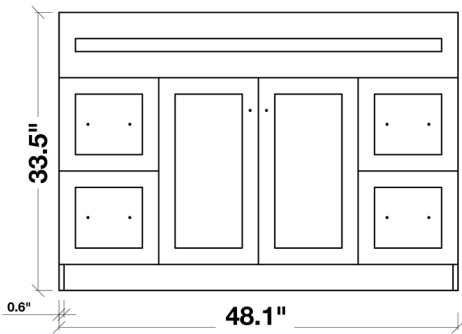

COLLECTION:

ARIEL HAMLET

FRONT