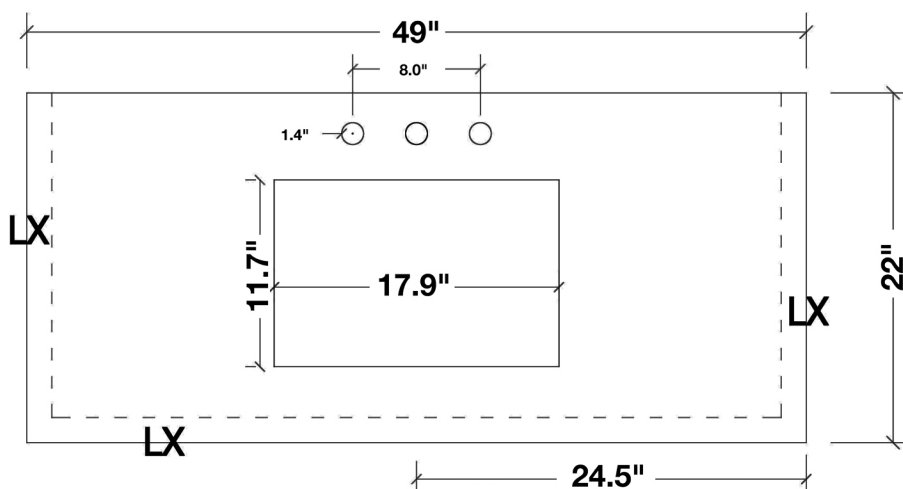

ARIEL

HAMLET 48" SINGLE SINK VANITY SET

MODEL: F049S

Cabinet Size	48"W x 21.5"D x 33.5"H
Mirror Size	48"W x 35"H
Features	<ul style="list-style-type: none">• Solid Wood Construction• Two Soft-Closing Doors• Four Full-Extension, Dove-Tail Construction, Soft-Closing Drawers• Satin Nickel Finish Hardware• Matching Framed Mirror Included

MODEL: F049S-CT

Dimensions

49"W x 22"D x 1.5"H

Features

- Absolute Black Granite Countertop w/ 1.5" Edge and Matching Backsplash
- Countertop Pre-Drilled for 8" Widespread Faucets
- One Ceramic, Rectangular, UPC Certified Under-Mount Sink
- Matching Backsplash Included

All stone tops are finished by hand, pre-drilled for 8" widespread faucets, and double-sealed for scratch resistance and long term durability.

BACKSPLASH

TOP VIEW

1.5" EDGE SIDE VIEW