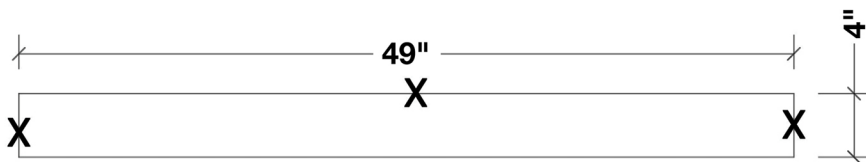

ARIEL

HAMLET 48" SINGLE SINK VANITY SET

MODEL: F049S

Cabinet Size	48"W x 21.5"D x 33.5"H
Mirror Size	48"W x 35"H
Features	<ul style="list-style-type: none">• Solid Wood Construction• Two Soft-Closing Doors• Four Full-Extension, Dove-Tail Construction, Soft-Closing Drawers• Satin Nickel Finish Hardware• Matching Framed Mirror Included

MODEL: F049S-CT

Dimensions

49"W x 22"D x 1.5"H

Features

- Absolute Black Granite Countertop w/ 1.5" Edge and Matching Backsplash
- Countertop Pre-Drilled for 8" Widespread Faucets
- One Ceramic, Rectangular, UPC Certified Under-Mount Sink
- Matching Backsplash Included

All stone tops are finished by hand, pre-drilled for 8" widespread faucets, and double-sealed for scratch resistance and long term durability.

BACKSPLASH

TOP VIEW

1.5" EDGE SIDE VIEW