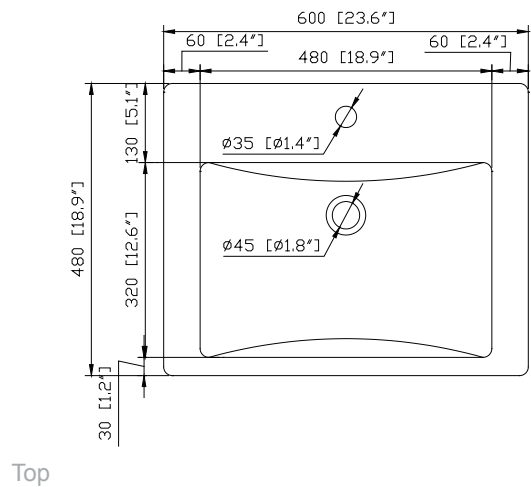

Aranity

ELLE-VS24-PW

Features

- Malaysia laminated solid wood
- Pear wood finish
- Wall hung
- Two doors unit with bevel edged finger pull
- Include Vitreous China
- Integrated rectangle bowl
- Pre-drilled hole for faucet

Colors /Finishes

- Pear wood

Nominal Dimension

- 23.6W x 18.9D x 20.3H(Inch)

Components

Mirror	ELLE-M22-PW
--------	-------------

Product Diagrams

For customer support please call 866 522 5578 weekdays 9:00 to 6:00 PST