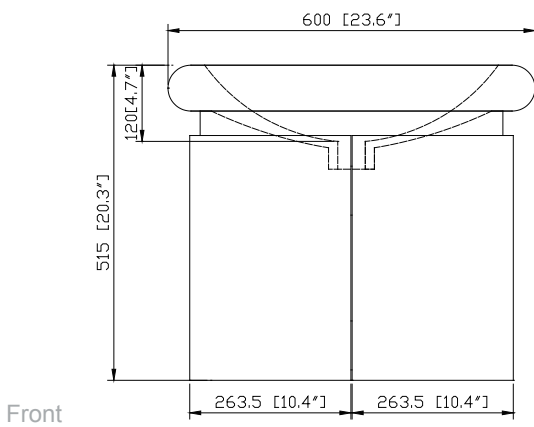

Aranity

ELLE-VS24-PW

Features

- Malaysia laminated solid wood
- Pear wood finish
- Wall hung
- Two doors unit with bevel edged finger pull
- Include Vitreous China
- Integrated rectangle bowl
- Pre-drilled hole for faucet

Colors /Finishes

- Pear wood

Nominal Dimension

- 23.6W x 18.9D x 20.3H(Inch)

Components

Mirror	ELLE-M22-PW
--------	-------------

Product Diagrams

For customer support please call 866 522 5578 weekdays 9:00 to 6:00 PST