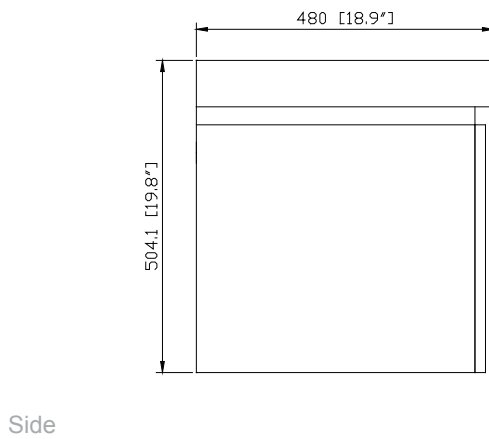

Aranity

ELLE-VS24-PW

Features

- Malaysia laminated solid wood
- Pear wood finish
- Wall hung
- Two doors unit with bevel edged finger pull
- Include Vitreous China
- Integrated rectangle bowl
- Pre-drilled hole for faucet

Colors /Finishes

- Pear wood

Nominal Dimension

- 23.6W x 18.9D x 20.3H(Inch)

Components

Mirror	ELLE-M22-PW
--------	-------------

Product Diagrams

For customer support please call 866 522 5578 weekdays 9:00 to 6:00 PST