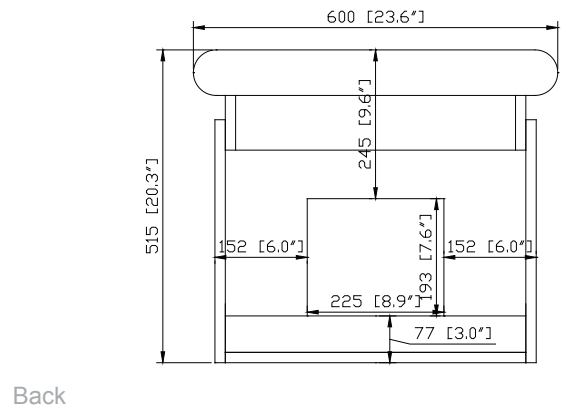

Aranity

ELLE-VS24-PW

Features

- Malaysia laminated solid wood
- Pear wood finish
- Wall hung
- Two doors unit with bevel edged finger pull
- Include Vitreous China
- Integrated rectangle bowl
- Pre-drilled hole for faucet

Colors /Finishes

- Pear wood

Nominal Dimension

- 23.6W x 18.9D x 20.3H(Inch)

Components

Mirror	ELLE-M22-PW
--------	-------------

Product Diagrams

For customer support please call 866 522 5578 weekdays 9:00 to 6:00 PST