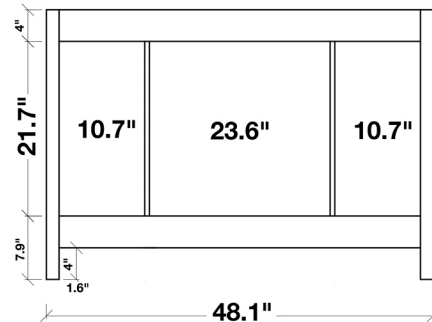

ARIEL

HOLLANDALE 48" SINGLE SINK VANITY SET

MODEL: E049S

Cabinet Size

48"W x 21.5"D x 33.5"H

Mirror Size

48"W x 35"H

Features

- Solid Wood Construction
- Two Soft-Closing Doors
- Six Full-Extension, Dove-Tail Construction, Soft-Closing Drawers
- Matching Framed Mirror Included

COLLECTION:

ARIEL HOLLANDALE

FRONT

BACK VIEW

SIDE VIEW

MIRROR VIEW

ARIEL

CARRARA WHITE MARBLE COUNTERTOP

MODEL: E049S-CT

Dimensions

49"W x 22"D x 1.5"H

Features

- Carrara White Marble Countertop w/ 1.5" Edge and Matching Backsplash
- Countertop Pre-Drilled for 8" Widespread Faucets
- One Ceramic, Rectangular, UPC Certified Under-Mount Sink
- Matching Backsplash Included