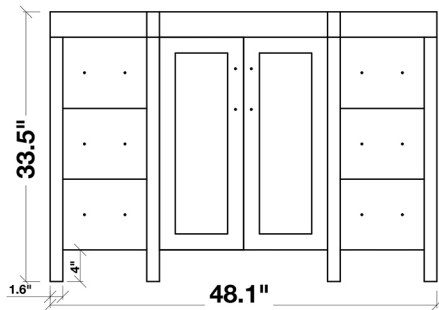

ARIEL

HOLLANDALE 48" SINGLE SINK VANITY SET

MODEL: E049S

Cabinet Size

48"W x 21.5"D x 33.5"H

Mirror Size

48"W x 35"H

Features

- Solid Wood Construction
- Two Soft-Closing Doors
- Six Full-Extension, Dove-Tail Construction, Soft-Closing Drawers
- Matching Framed Mirror Included

COLLECTION:

ARIEL HOLLANDALE

FRONT

BACK VIEW

SIDE VIEW

MIRROR VIEW

ARIEL

CARRARA WHITE MARBLE COUNTERTOP

MODEL: E049S-CT

Dimensions

49"W x 22"D x 1.5"H

Features

- Carrara White Marble Countertop w/ 1.5" Edge and Matching Backsplash
- Countertop Pre-Drilled for 8" Widespread Faucets
- One Ceramic, Rectangular, UPC Certified Under-Mount Sink
- Matching Backsplash Included