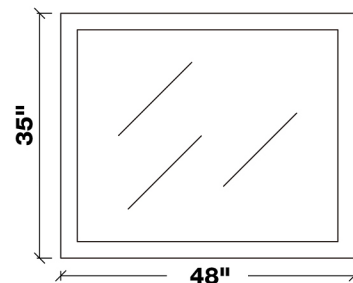

ARIEL

HOLLANDALE 48" SINGLE SINK VANITY SET

MODEL: E049S

Cabinet Size

48"W x 21.5"D x 33.5"H

Mirror Size

48"W x 35"H

Features

- Solid Wood Construction
- Two Soft-Closing Doors
- Six Full-Extension, Dove-Tail Construction, Soft-Closing Drawers
- Matching Framed Mirror Included

COLLECTION:

ARIEL HOLLANDALE

FRONT

BACK VIEW

SIDE VIEW

MIRROR VIEW

ARIEL

CARRARA WHITE MARBLE COUNTERTOP

MODEL: E049S-CT

Dimensions

49"W x 22"D x 1.5"H

Features

- Carrara White Marble Countertop w/ 1.5" Edge and Matching Backsplash
- Countertop Pre-Drilled for 8" Widespread Faucets
- One Ceramic, Rectangular, UPC Certified Under-Mount Sink
- Matching Backsplash Included