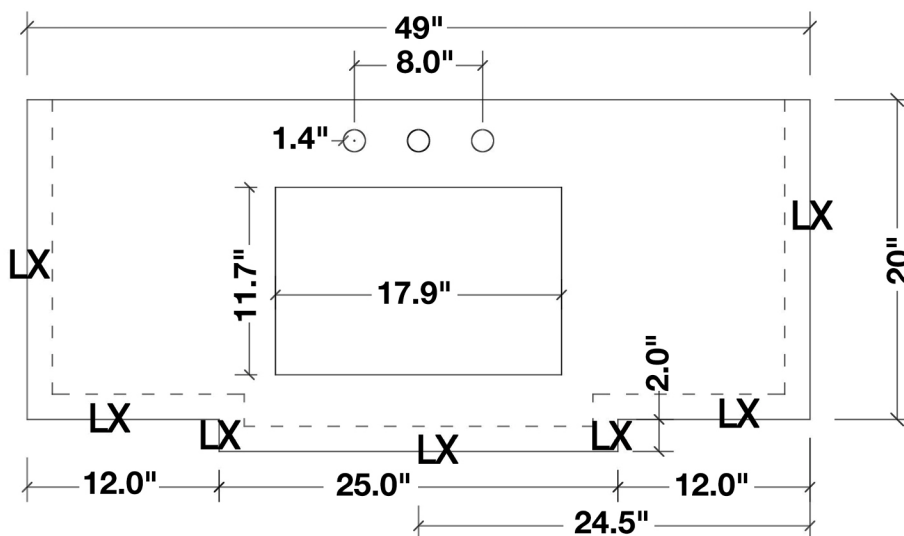

ARIEL

HOLLANDALE 48" SINGLE SINK VANITY SET

MODEL: E049S

Cabinet Size

48"W x 21.5"D x 33.5"H

Mirror Size

48"W x 35"H

Features

MIRROR VIEW

ARIEL

CARRARA WHITE MARBLE COUNTERTOP

MODEL: E049S-CT

Dimensions

49"W x 22"D x 1.5"H

Features

- Carrara White Marble Countertop w/ 1.5" Edge and Matching Backsplash
- Countertop Pre-Drilled for 8" Widespread Faucets
- One Ceramic, Rectangular, UPC Certified Under-Mount Sink
- Matching Backsplash Included

All stone tops are finished by hand, pre-drilled for 8" widespread faucets, and double-sealed for scratch resistance and long term durability.

BACKSPLASH

TOP VIEW

1.5" EDGE SIDE VIEW