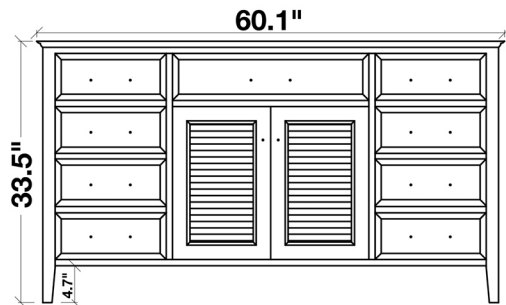

ARIEL

KENSINGTON 60" SINGLE SINK VANITY SET

MODEL: D061S

Cabinet Size

60"W x 21.5"D x 33.5"H

Mirror Size

59"W x 39"H

Features

- Solid Wood Construction
- Two Soft-Closing Doors
- Eight Full-Extension, Dove-Tail Construction, Soft-Closing Drawers and One Decorative Faux Drawer
- Satin Nickel Finish Hardware
- Matching Framed Mirror Included

COLLECTION:

ARIEL KENSINGTON

FRONT

SIDE VIEW