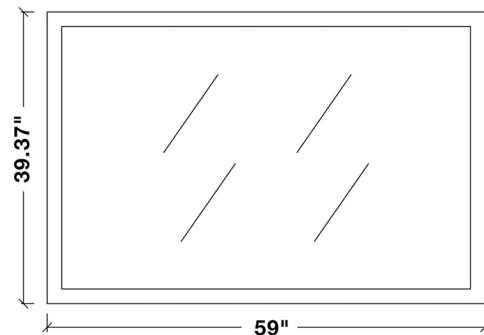

ARIEL

KENSINGTON 60" SINGLE SINK VANITY SET

MODEL: D061S

Cabinet Size

60"W x 21.5"D x 33.5"H

Mirror Size

59"W x 39"H

Features

COLLECTION:

ARIEL KENSINGTON

FRONT

BACK VIEW

SIDE VIEW

MIRROR VIEW

ARIEL

CARRARA WHITE MARBLE COUNTERTOP

MODEL: D061S-CT

Dimensions

61"W x 22"D x 1.5"H

Features

- Carrara White Marble Countertop w/ 1.5" Edge and Matching Backsplash
- Countertop Pre-Drilled for 8" Widespread Faucets
- Two Ceramic, Rectangular, UPC Certified Under-Mount Sink
- Matching Backsplash Included