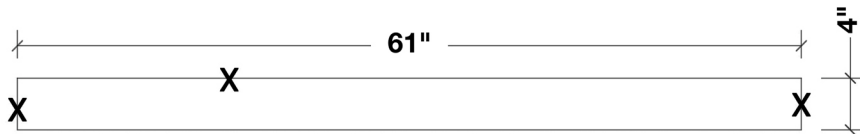

ARIEL

CARRARA WHITE MARBLE COUNTERTOP

MODEL: D061S-CT

Dimensions

61"W x 22"D x 1.5"H

Features

- Carrara White Marble Countertop w/ 1.5" Edge and Matching Backsplash
- Countertop Pre-Drilled for 8" Widespread Faucets
- Two Ceramic, Rectangular, UPC Certified Under-Mount Sink
- Matching Backsplash Included

All stone tops are finished by hand, pre-drilled for 8" widespread faucets, and double-sealed for scratch resistance and long term durability.

BACKSPLASH