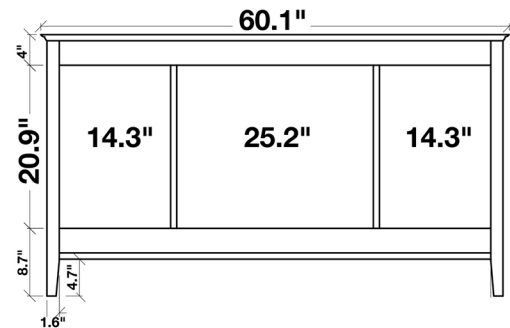

ARIEL

KENSINGTON 60" SINGLE SINK VANITY SET

MODEL: D061S

Cabinet Size

60"W x 21.5"D x 33.5"H

Mirror Size

59"W x 39"H

Features

COLLECTION:

ARIEL KENSINGTON

FRONT

BACK VIEW

SIDE VIEW

MIRROR VIEW

ARIEL

CARRARA WHITE MARBLE COUNTERTOP

MODEL: D061S-CT

Dimensions

61"W x 22"D x 1.5"H

Features

- Carrara White Marble Countertop w/ 1.5" Edge and Matching Backsplash
- Countertop Pre-Drilled for 8" Widespread Faucets
- Two Ceramic, Rectangular, UPC Certified Under-Mount Sink
- Matching Backsplash Included