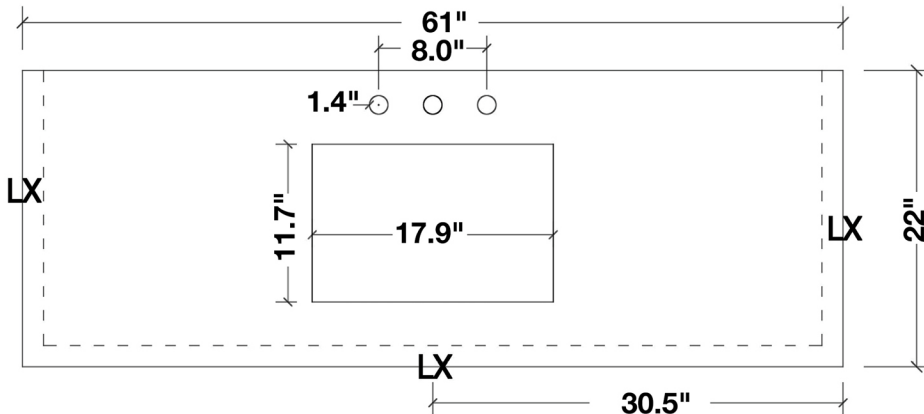

ARIEL

KENSINGTON 60" SINGLE SINK VANITY SET

MODEL: D061S

Cabinet Size

60"W x 21.5"D x 33.5"H

Mirror Size

59"W x 39"H

Features

MODEL: D061S-CT

Dimensions

61"W x 22"D x 1.5"H

Features

- Carrara White Marble Countertop w/ 1.5" Edge and Matching Backsplash
- Countertop Pre-Drilled for 8" Widespread Faucets
- Two Ceramic, Rectangular, UPC Certified Under-Mount Sink
- Matching Backsplash Included

All stone tops are finished by hand, pre-drilled for 8" widespread faucets, and double-sealed for scratch resistance and long term durability.

BACKSPLASH

TOP VIEW

1.5" EDGE SIDE VIEW