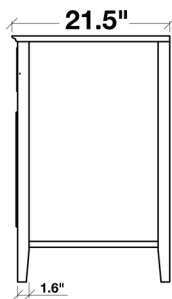

ARIEL

KENSINGTON 60" SINGLE SINK VANITY SET

MODEL: D061S

Cabinet Size

60"W x 21.5"D x 33.5"H

Mirror Size

59"W x 39"H

Features

COLLECTION:

ARIEL KENSINGTON

FRONT

BACK VIEW

SIDE VIEW

MIRROR VIEW

ARIEL

CARRARA WHITE MARBLE COUNTERTOP

MODEL: D061S-CT

Dimensions

61"W x 22"D x 1.5"H

Features

- Carrara White Marble Countertop w/ 1.5" Edge and Matching Backsplash
- Countertop Pre-Drilled for 8" Widespread Faucets
- Two Ceramic, Rectangular, UPC Certified Under-Mount Sink
- Matching Backsplash Included