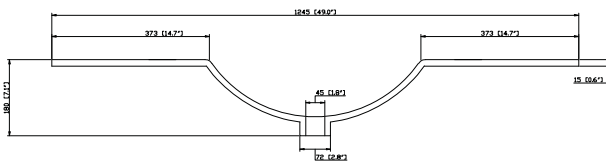

Avanity

CUT49WT

Features

- Vitreous China
- Integrated rectangular bowl
- Top pre-drilled for 8" widespread faucet

Colors / Finishes

White

Nominal Dimension

- 49W x 22D x 7.1H inches
- 1245 x 560 x 180 mm

Components

Drain	VC-DRAIN-CP	VC-DRAIN-BN	
Vanity	LOFT-V48-DW	LEXINGTON-V48-LE	MADISON-V48-LE
	MADISON-V36-TO	MERLOT-V48-ES	MODERO-V48-ES

Product Diagrams

Top

Front

Side