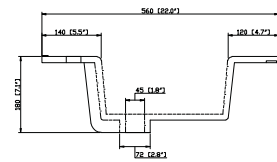

Avanity

CUT49WT

Features

- Vitreous China
- Integrated rectangular bowl
- Top pre-drilled for 8" widespread faucet

Colors / Finishes

White

Nominal Dimension

- 49W x 22D x 7.1H inches
- 1245 x 560 x 180 mm

Components

Drain	VC-DRAIN-CP	VC-DRAIN-BN	
Vanity	LOFT-V48-DW	LEXINGTON-V48-LE	MADISON-V48-LE
	MADISON-V36-TO	MERLOT-V48-ES	MODERO-V48-ES

Product Diagrams

Top

Front

Side