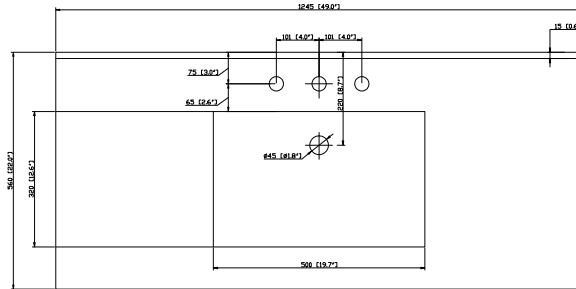

Avanity

CUT49WT

Features

- Vitreous China
- Integrated rectangular bowl
- Top pre-drilled for 8" widespread faucet

Colors / Finishes

White

Nominal Dimension

- 49W x 22D x 7.1H inches
- 1245 x 560 x 180 mm

Components

Drain	VC-DRAIN-CP	VC-DRAIN-BN	
Vanity	LOFT-V48-DW	LEXINGTON-V48-LE	MADISON-V48-LE
	MADISON-V36-TO	MERLOT-V48-ES	MODERO-V48-ES

Product Diagrams

Top

Front

Side