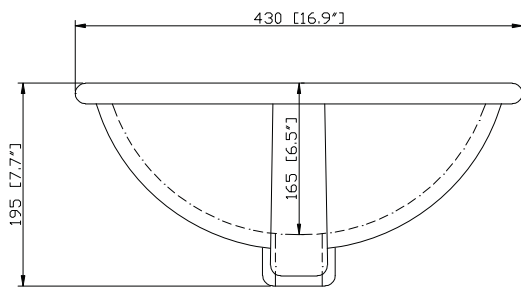

Avanity

CUM16WT

Features

- Vitreous China
- Undermount application

Colors / Finishes

- White

Nominal Dimension

- 16.9W x 13.6D x 7.7H inches
- 430 X 345 X 195 mm

Components

Drain	VC-DRAIN-CP	VC-DRAIN-BN
Vanity Top	PROVENCE-SUT25BN	PROVENCE-SUT61BN

Product Diagrams

Front

Side