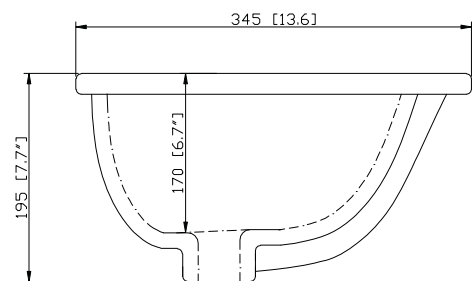

Avanity

CUM16WT

Features

- Vitreous China
- Undermount application

Colors / Finishes

- White

Nominal Dimension

- 16.9W x 13.6D x 7.7H inches
- 430 X 345 X 195 mm

Components

Drain	VC-DRAIN-CP	VC-DRAIN-BN
Vanity Top	PROVENCE-SUT25BN	PROVENCE-SUT61BN

Product Diagrams

Front

Side