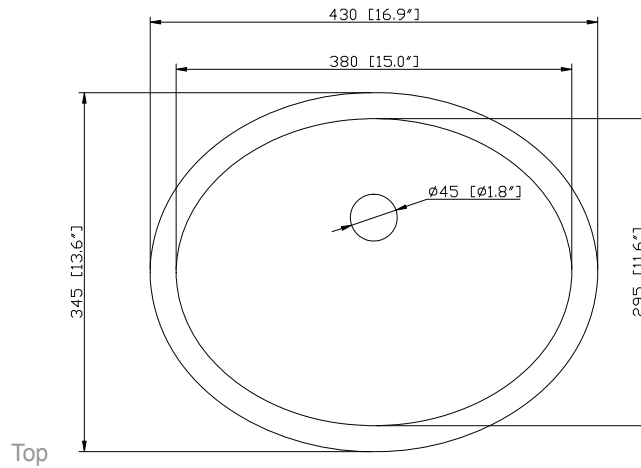

Avanity

CUM16WT

Features

- Vitreous China
- Undermount application

Colors / Finishes

- White

Nominal Dimension

- 16.9W x 13.6D x 7.7H inches
- 430 X 345 X 195 mm

Components

Drain	VC-DRAIN-CP	VC-DRAIN-BN
Vanity Top	PROVENCE-SUT25BN	PROVENCE-SUT61BN

Product Diagrams

Front

Side