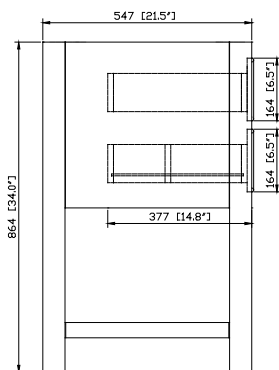

Avanity

BROOKS-V60-WT

Features

- Solid poplar frame and birch veneer plywood
- 4 soft-close drawer
- Brushed nickel finished hardware
- Adjustable height levelers
- Under counter application

Colors / Finishes

- White

Nominal Dimension

- 60W x 21.5D x 34H (inches)

Components

Mirror	14000-M24-WT	14000-MC24-WT	
Vanity Top	SUT61BK-R	SUT61GB-R	SUT61CW-R
	SUT61BK	SUT61GB	SUT61CW
Sink	CUM20WT-R	CUM18WT	CUM18LN

Product Diagrams

Side

Top

For customer support please call 866 522 5578 weekdays 9:00 to 6:00 PST