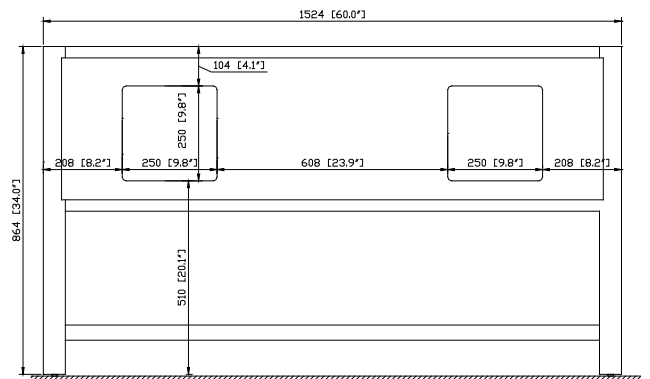

Avanity

BROOKS-V60-WT

Features

- Solid poplar frame and birch veneer plywood
- 4 soft-close drawer
- Brushed nickel finished hardware
- Adjustable height levelers
- Under counter application

Colors / Finishes

- White

Nominal Dimension

- 60W x 21.5D x 34H (inches)

Components

Mirror	14000-M24-WT	14000-MC24-WT	
Vanity Top	SUT61BK-R	SUT61GB-R	SUT61CW-R
	SUT61BK	SUT61GB	SUT61CW
Sink	CUM20WT-R	CUM18WT	CUM18LN

Product Diagrams

Back

Side

Top

For customer support please call 866 522 5578 weekdays 9:00 to 6:00 PST