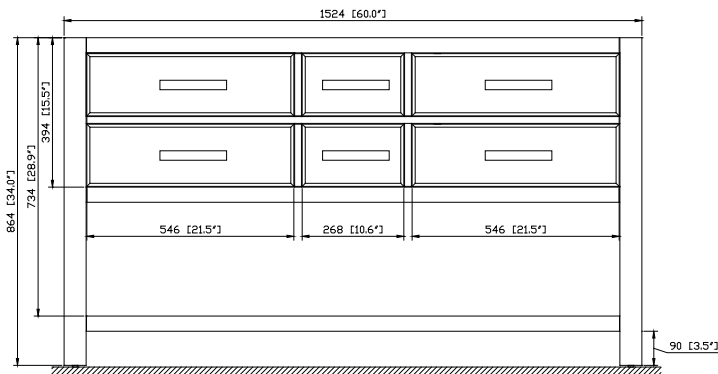

Product Diagrams

Front