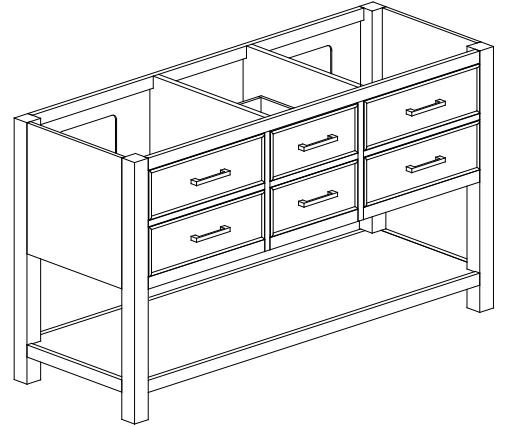

## Features

- Solid poplar frame and birch veneer plywood
- 4 soft-close drawer
- Brushed nickel finished hardware
- Adjustable height levelers
- Under counter application

## Nominal Dimension

- 60W x 21.5D x 34H (inches)

## Nominal Dimension

- 61W x 22D x 1H inches
- 1550 x 560 x 25 mm