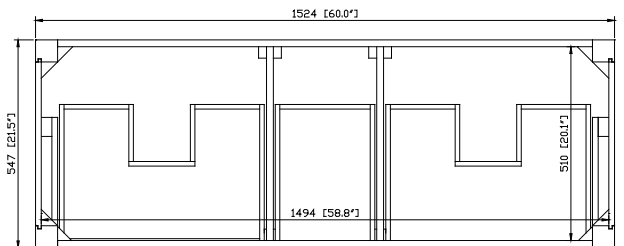

Top

For customer support please call 866 522 5578 weekdays 9:00 to 6:00 PST