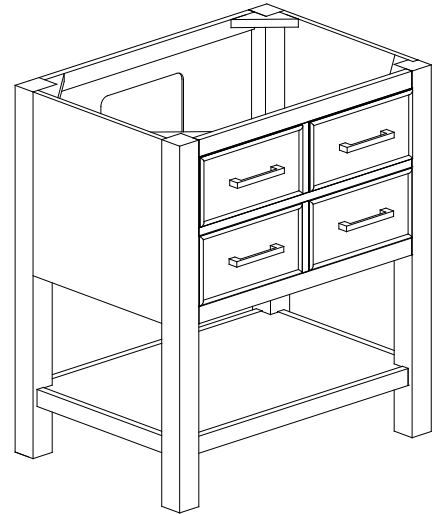

Avanity

BROOKS-V30-CG

Features

- Solid poplar frame and birch veneer plywood
- 2 soft-close drawer
- Brushed nickel finished hardware
- Adjustable height levelers
- Under counter application

Colors / Finishes

- Chilled Gray

Nominal Dimension

- 30W x 21.5D x 34H (inches)

Components

Mirror	14000-M24-CG	14000-MC24-CG	
Vanity Top	SUT31BK-R	SUT31GB-R	SUT31CW-R
	SUT31BK	SUT31GB	SUT31CW
Sink	CUM20WT-R	CUM18WT	CUM18LN