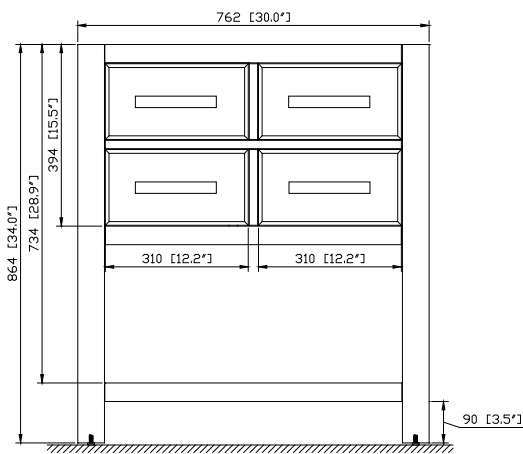

Product Diagrams

Front