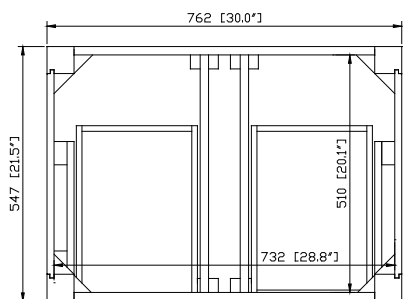

- Chilled Gray

Nominal Dimension

- 30W x 21.5D x 34H (inches)

Components

Mirror	14000-M24-CG	14000-MC24-CG	
Vanity Top	SUT31BK-R	SUT31GB-R	SUT31CW-R
	SUT31BK	SUT31GB	SUT31CW
Sink	CUM20WT-R	CUM18WT	CUM18LN

Product Diagrams

Front

Back

Side

Top

For customer support please call 866 522 5578 weekdays 9:00 to 6:00 PST