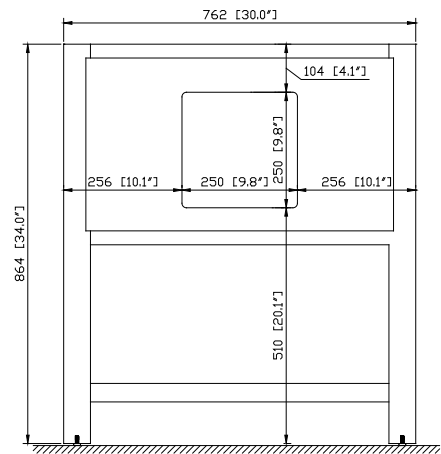

- Chilled Gray

Nominal Dimension

- 30W x 21.5D x 34H (inches)

Components

Mirror	14000-M24-CG	14000-MC24-CG	
Vanity Top	SUT31BK-R	SUT31GB-R	SUT31CW-R
	SUT31BK	SUT31GB	SUT31CW
Sink	CUM20WT-R	CUM18WT	CUM18LN

Product Diagrams

Front

Back

Side

Top

For customer support please call 866 522 5578 weekdays 9:00 to 6:00 PST