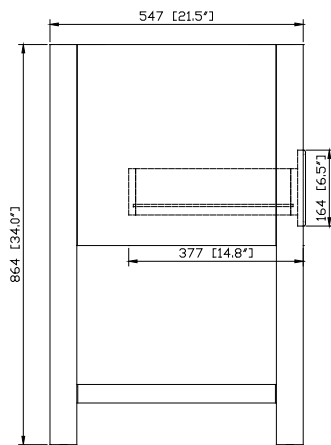

- Chilled Gray

Nominal Dimension

- 30W x 21.5D x 34H (inches)

Components

Mirror	14000-M24-CG	14000-MC24-CG	
Vanity Top	SUT31BK-R	SUT31GB-R	SUT31CW-R
	SUT31BK	SUT31GB	SUT31CW
Sink	CUM20WT-R	CUM18WT	CUM18LN

Product Diagrams

Front

Back

Side

Top

For customer support please call 866 522 5578 weekdays 9:00 to 6:00 PST