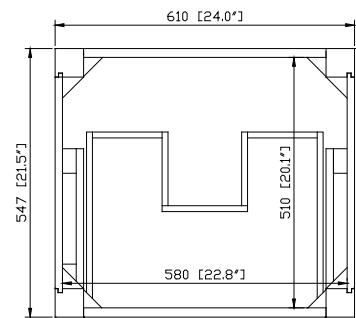

Top

For customer support please call 866 522 5578 weekdays 9:00 to 6:00 PST