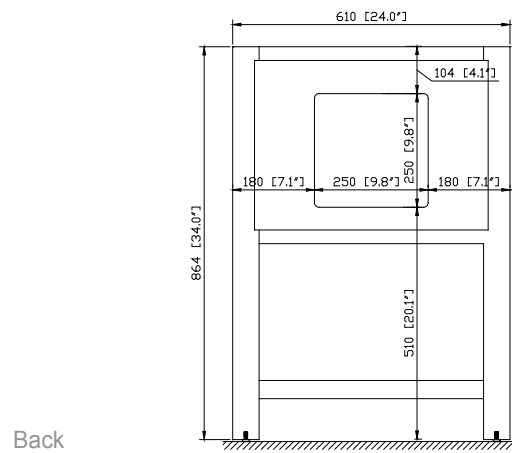

Avanity

BROOKS-V24-WT

Features

- Solid poplar frame and birch veneer plywood
- 1 soft-close drawer
- Brushed nickel finished hardware
- Adjustable height levelers
- Under counter application

Colors / Finishes

- White

Nominal Dimension

- 24W x 21.5D x 34H (inches)

Components

Mirror	14000-M24-WT	14000-MC24-WT	
Vanity Top	SUT25BK-R	SUT25GB-R	SUT25CW-R
	SUT25BK	SUT25GB	SUT25CW
Sink	CUM20WT-R	CUM18WT	CUM18LN

Product Diagrams

Back

Top

For customer support please call 866 522 5578 weekdays 9:00 to 6:00 PST