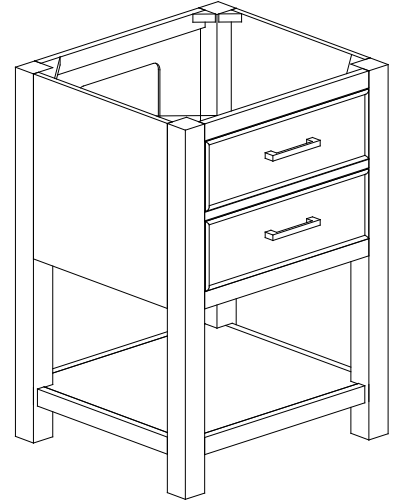

Avanity

BROOKS-V24-WT

Features

- Solid poplar frame and birch veneer plywood
- 1 soft-close drawer
- Brushed nickel finished hardware
- Adjustable height levelers
- Under counter application

Colors / Finishes

- White

Nominal Dimension

- 24W x 21.5D x 34H (inches)

Components

Mirror	14000-M24-WT	14000-MC24-WT	
Vanity Top	SUT25BK-R	SUT25GB-R	SUT25CW-R
	SUT25BK	SUT25GB	SUT25CW
Sink	CUM20WT-R	CUM18WT	CUM18LN

Product Diagrams