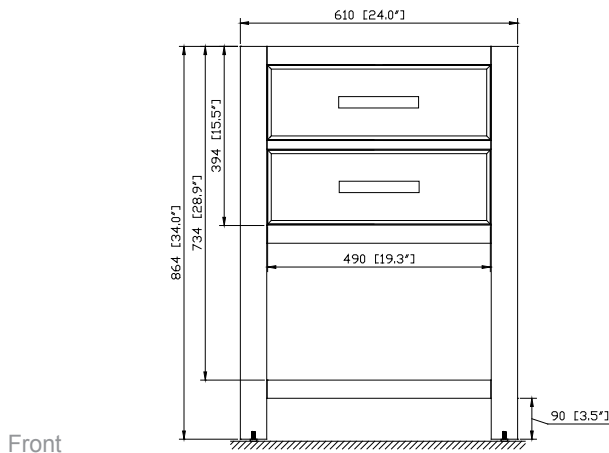

- White

Nominal Dimension

- 24W x 21.5D x 34H (inches)

Components

Mirror	14000-M24-WT	14000-MC24-WT	
Vanity Top	SUT25BK-R	SUT25GB-R	SUT25CW-R
	SUT25BK	SUT25GB	SUT25CW
Sink	CUM20WT-R	CUM18WT	CUM18LN

Product Diagrams