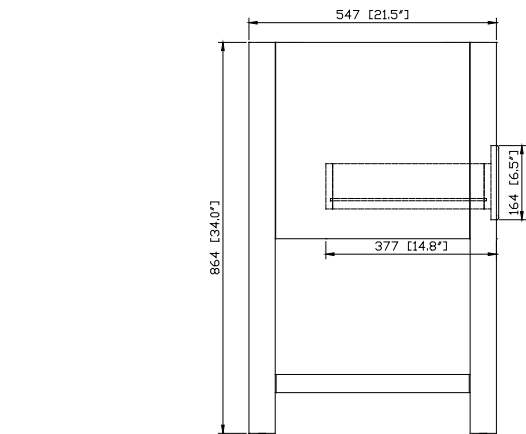

Avanity

BROOKS-V24-WT

Features

- Solid poplar frame and birch veneer plywood
- 1 soft-close drawer
- Brushed nickel finished hardware
- Adjustable height levelers
- Under counter application

Colors / Finishes

- White

Nominal Dimension

- 24W x 21.5D x 34H (inches)

Components

Mirror	14000-M24-WT	14000-MC24-WT	
Vanity Top	SUT25BK-R	SUT25GB-R	SUT25CW-R
	SUT25BK	SUT25GB	SUT25CW
Sink	CUM20WT-R	CUM18WT	CUM18LN

Product Diagrams

Side

Top

For customer support please call 866 522 5578 weekdays 9:00 to 6:00 PST