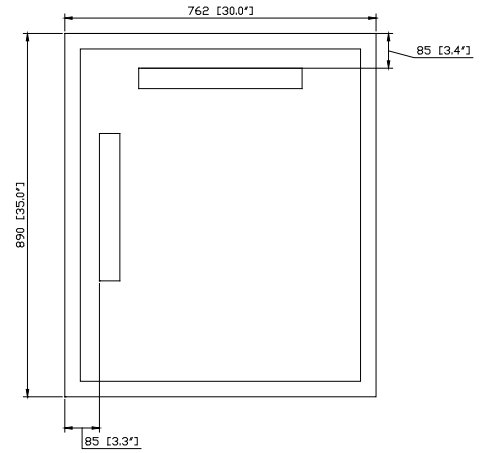

Avanity

BRENTWOOD-M30-NW

Features

- Durable poplar wood frame
- Beveled-edge mirror
- Mirror hangs vertically and horizontally
- Wall cleat for easy hanging and leveling

Colors/ Finishes

- New Walnut

Nominal Dimension

- 30W x 1.5D x 35H (inches)

Components

Vanity	BRENTWOOD-V31-NW	BRENTWOOD-V49-NW
--------	------------------	------------------

Product Diagrams

Front

Back

Side

Top