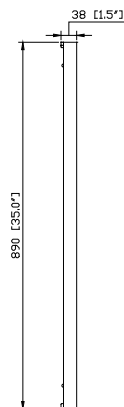

Avanity

BRENTWOOD-M30-NW

Features

- Durable poplar wood frame
- Beveled-edge mirror
- Mirror hangs vertically and horizontally
- Wall cleat for easy hanging and leveling

Colors/ Finishes

- New Walnut

Nominal Dimension

- 30W x 1.5D x 35H (inches)

Components

Vanity	BRENTWOOD-V31-NW	BRENTWOOD-V49-NW
--------	------------------	------------------

Product Diagrams

Front

Back

Side

Top