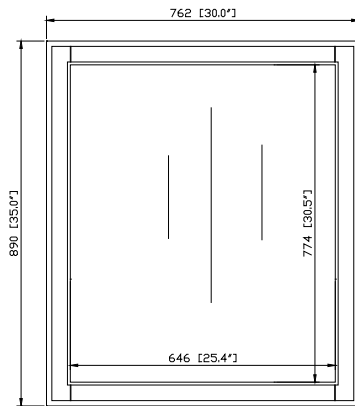

Avanity

BRENTWOOD-M30-NW

Features

- Durable poplar wood frame
- Beveled-edge mirror
- Mirror hangs vertically and horizontally
- Wall cleat for easy hanging and leveling

Colors/ Finishes

- New Walnut

Nominal Dimension

- 30W x 1.5D x 35H (inches)

Components

Vanity	BRENTWOOD-V31-NW	BRENTWOOD-V49-NW
--------	------------------	------------------

Product Diagrams

Front

Back

Side

Top