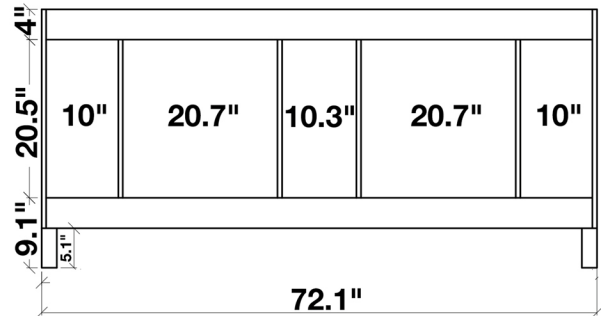

BACK VIEW

SIDE VIEW