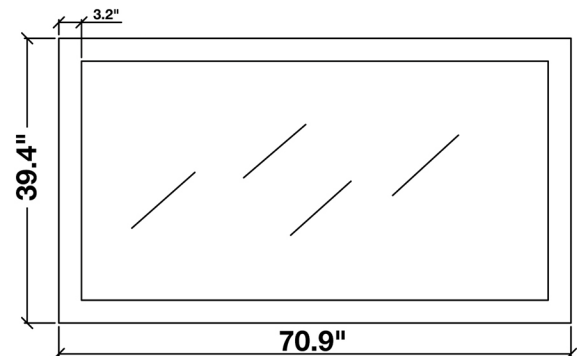

MIRROR VIEW