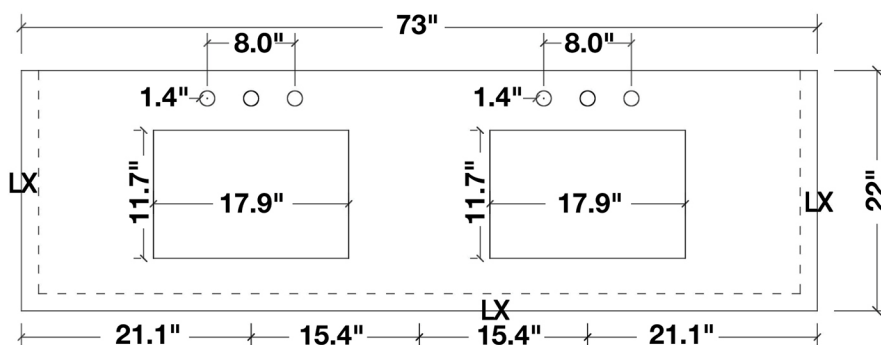

ARIEL

AMERICANO 73" DOUBLE SINK VANITY SET

MODEL: B073D

Cabinet Size	72"W x 21.5"D x 33.5"H
Mirror Size	70.9"W x 39"H
Features	<ul style="list-style-type: none">• Solid Wood Construction• Four Soft-Closing Doors• Eleven Full-Extension, Dove-Tail Construction, Soft-Closing Drawers• Satin Nickel Finish Hardware• Matching Framed Mirror Included

MODEL: B073D-CT

Dimensions

73"W x 22"D x 1.5"H

Features

- White Quartz Countertop w/ 1.5" Edge and Matching Backsplash
- Countertop Pre-Drilled for 8" Widespread Faucets
- Two Ceramic, Rectangular, UPC Certified Under-Mount Sinks
- Matching Backsplash Included

All stone tops are finished by hand, pre-drilled for 8" widespread faucets, and double-sealed for scratch resistance and long term durability.

BACKSPLASH

TOP VIEW

1.5" EDGE SIDE VIEW