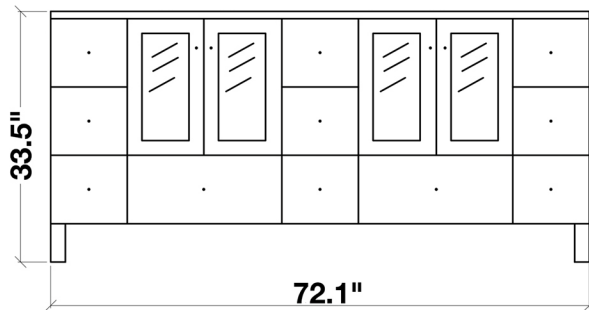

ARIEL

AMERICANO 73" DOUBLE SINK VANITY SET

MODEL: B073D

Cabinet Size	72"W x 21.5"D x 33.5"H
Mirror Size	70.9"W x 39"H
Features	• Solid Wood Construction • Four Soft-Closing Doors • Eleven Full-Extension, Dove-Tail Construction, Soft-Closing Drawers • Satin Nickel Finish Hardware • Matching Framed Mirror Included

COLLECTION:

ARIEL AMERICANO

FRONT

SIDE VIEW