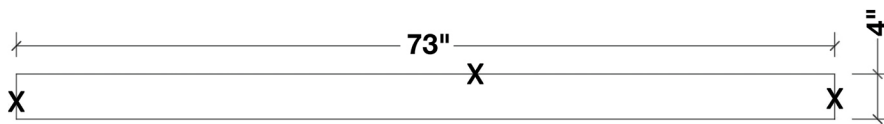

ARIEL

AMERICANO 73" DOUBLE SINK VANITY SET

MODEL: B073D

Cabinet Size	72"W x 21.5"D x 33.5"H
Mirror Size	70.9"W x 39"H
Features	<ul style="list-style-type: none">• Solid Wood Construction• Four Soft-Closing Doors• Eleven Full-Extension, Dove-Tail Construction, Soft-Closing Drawers• Satin Nickel Finish Hardware• Matching Framed Mirror Included

MODEL: B073D-CT

Dimensions

73"W x 22"D x 1.5"H

Features

- White Quartz Countertop w/ 1.5" Edge and Matching Backsplash
- Countertop Pre-Drilled for 8" Widespread Faucets
- Two Ceramic, Rectangular, UPC Certified Under-Mount Sinks
- Matching Backsplash Included

All stone tops are finished by hand, pre-drilled for 8" widespread faucets, and double-sealed for scratch resistance and long term durability.

BACKSPLASH

TOP VIEW

1.5" EDGE SIDE VIEW