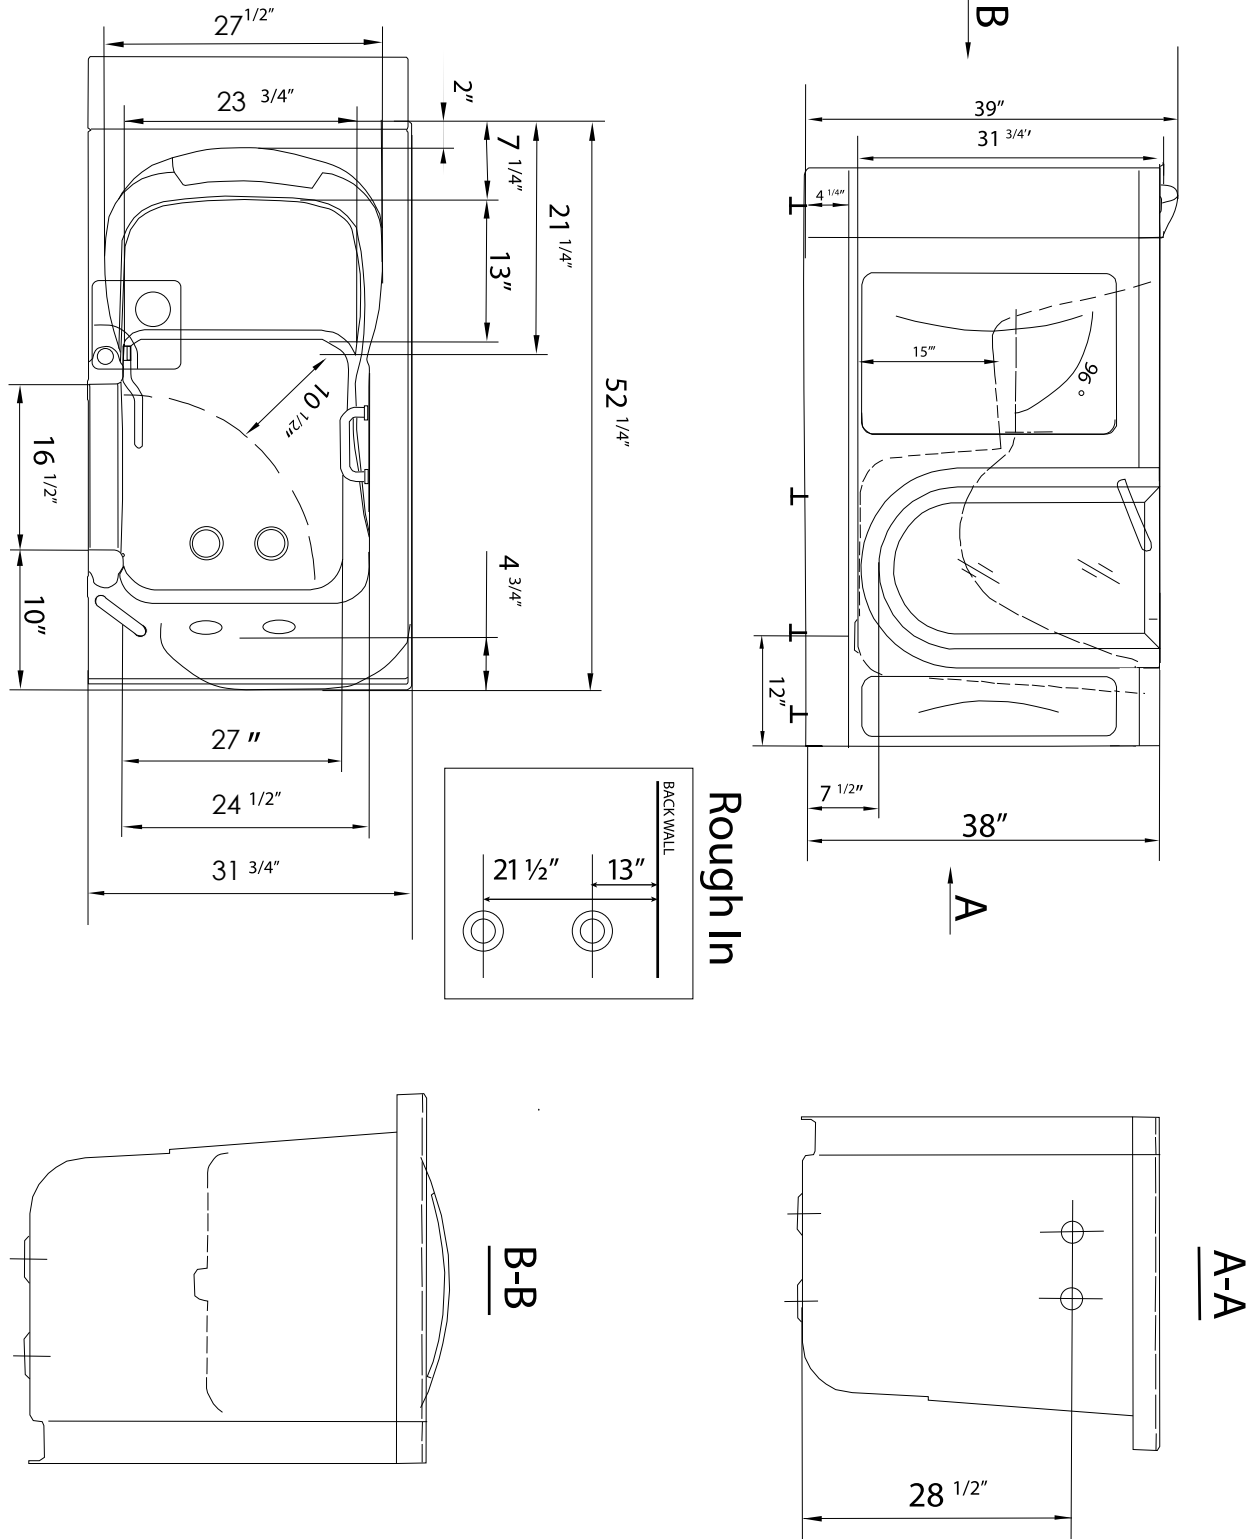

Royal Dual Massage Walk in Bathtub

93117-HB Left Hand Door

93118-HB Right Hand Door

Specifications

Actual Size: 31.75" W x 52.25" L x 38" H

Shipping Size: 34" W x 57" L x 46" H

Shipping Weight: 250 lbs.

Net Weight: 150 lbs.

Water Capacity:

80 gal. US (unoccupied)

45-65 gal. US (occupied)

Options

- Left or Right Hand Door/Drain

Included Features

Tub Shell – Acrylic Tub Shell:

- High quality cast acrylic
- Excellent color uniformity
- High gloss white finish
- Fiberglass reinforced

1. Stainless Steel Frame
2. Unique removable swivel tray (patented) Two (2) front, one (1) toe kick and one (1) side removable access panels
3. Removable rubber back support (white)
4. Wall extension kit to fit in standard 60" opening
5. Low threshold step in 8" with the option to lower to 5"
6. Seat Width: 21.75"
7. Eight (8) adjustable heavy duty leveling legs
8. Stainless steel and tempered glass door, door frame and door seal gasket
9. Removable door for easy cleaning
10. Hydro Massage System
 - Ten (10) fixed hydro jets and four (4) adjustable hydro jets
 - Hydro massage air flow intensity control
 - in-line water heater
 - Ozone Sterilization

Panel On

Panel Off

Lowered Threshold

Baseboard On
(not supplied)

Royal Dual Massage Walk in Bathtub

*Right hand door and drain shown

Disclaimer:

In an effort to continually improve our product, specifications and configurations are subject to change without notice. Before ordering or installing, consider future access to essential equipment.