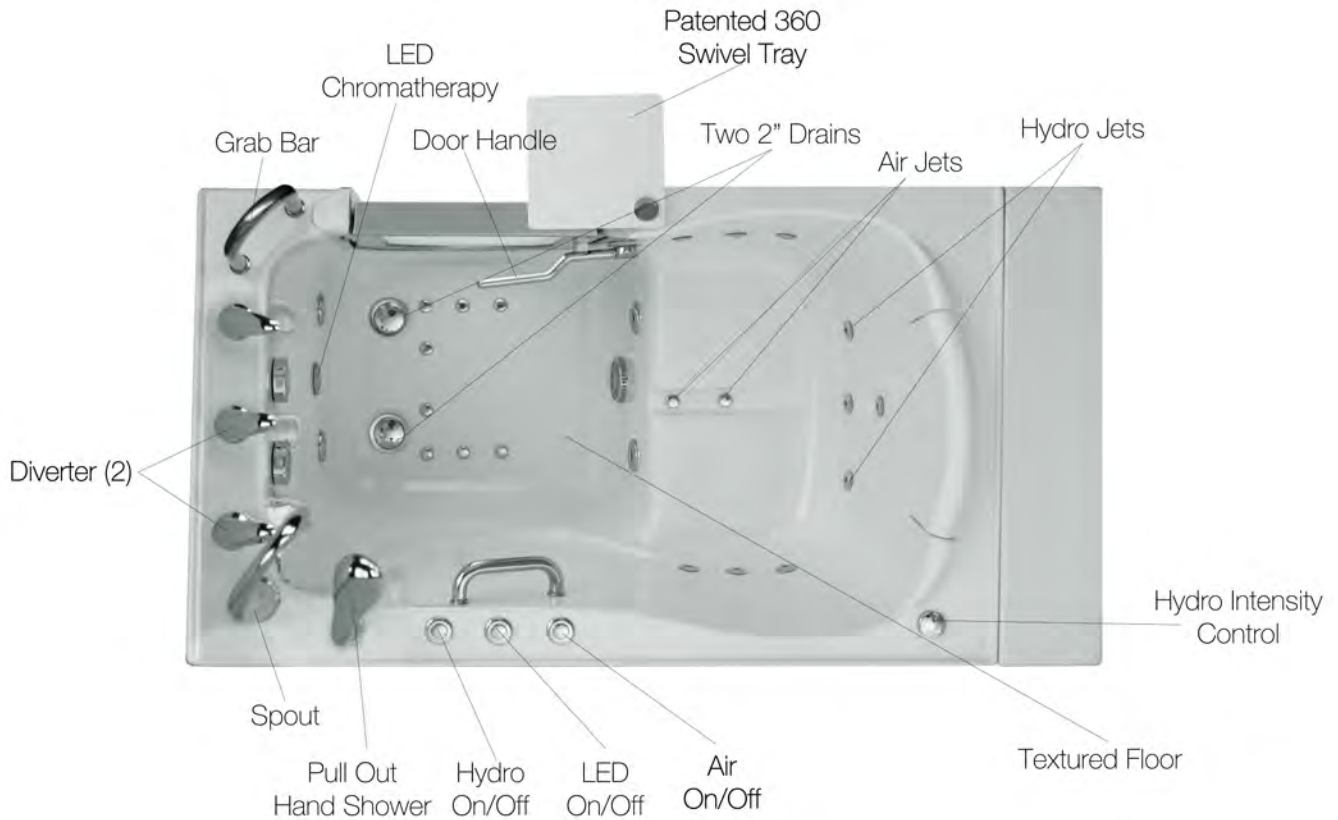

Water Capacity:

80 gal. US (unoccupied)

45-65 gal. US (occupied)

Options

- Left or Right Hand Door/Drain

Included Features

Tub Shell – Acrylic Tub Shell:

- High quality cast acrylic
- Excellent color uniformity
- High gloss white finish
- Fiberglass reinforced

11. Air Massage System

- Ten (10) therapeutic air massage jets with backflow valve
- Variable speed pump with auto

12. Huntington Brass Fast Fill Faucet Set

- Hot Lever Handle
- Cold Lever Handle
- Diverter + Handle
- Hand Shower
- Spout with Shank (extends to 59")

13. Multi-color LED Chromatherapy light

Plumbing

- Two (2) x 2" floor drains with 2 overflows and 2 stainless steel cable operated openers with extension handles
- Drainage time +/- 80 seconds to overflow at ideal plumbing condition*
- Two (2) PVC 2" drain elbows with 2" opening

Panel On

Panel Off

Lowered Threshold

Baseboard On
(not supplied)

Royal Dual Massage Walk in Bathtub

*Right hand door and drain shown

Disclaimer:

In an effort to continually improve our product, specifications and configurations are subject to change without notice. Before ordering or installing, consider future access to essential equipment.