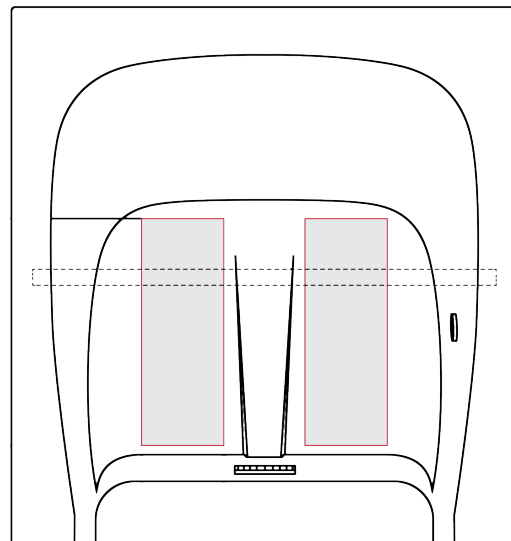

Disclaimer:

In an effort to continually improve our product, specifications and configurations are subject to change without notice. Before ordering or installing, consider future access to essential equipment.