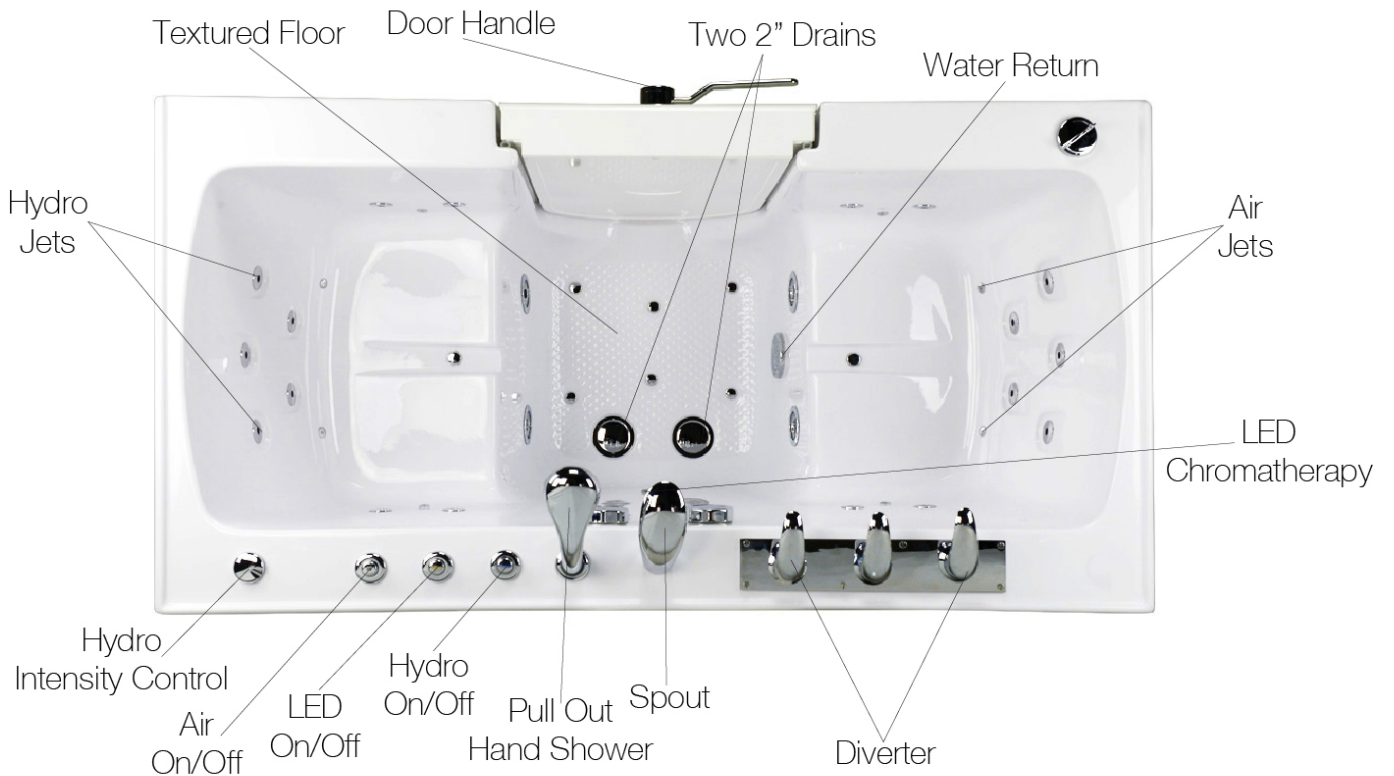

Tub4Two Dual+Heat Massage Walk In Bathtub