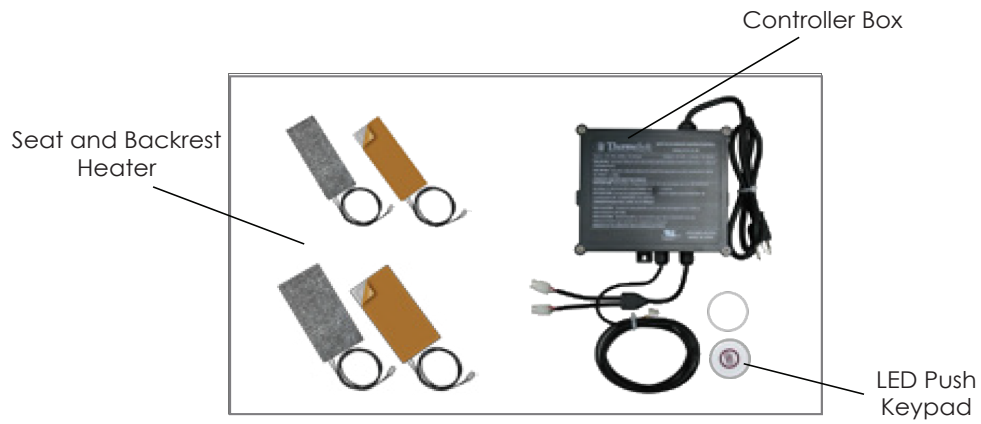

Options:

- Left or Right Hinged Door

Included Features:

1. Acrylic Tub Shell:
 - High quality cast acrylic
 - Excellent color uniformity
 - Gloss White Finish
 - Fiberglass Reinforced
2. Low threshold step in 5.5"
3. Stainless Steel Frame with Adjustable Leveling Legs
4. Seat: 19.25" W x 17" H
5. Heated Seat and Backrest
6. Chromatherapy - LED multi-colorlight therapy (4A 470W)
7. Two (2) front and one (1) end removable access panels
8. Hydro Massage System: (5A 600W)
 - Four (4) adjustable and Eighteen (18) fixed hydro jets
 - Hydro Massage Air Flow Intensity Control
 - 5 AMP Pump
 - In-line water heater (5.5AMP 650 w)
 - On/Off push control
9. Air Massage System (4.5AMP 486W)
 - Sixteen (16) therapeutic air massage jets with backflow valve
 - Variable Speed Pump with Auto Purge

Plumbing:

- Two (2) x 5' long stainless steel braided water supply lines with 3/4" IPS connectors
- Two (2) x 2" floor drains with 2 overflows extension handles
- Two (2) PVC 2" drain elbows with 2" opening

Tub4Two Dual+Heat Massage Walk In Bathtub

Disclaimer:

In an effort to continually improve our product, specifications and configurations are subject to change without notice. Before ordering or installing, consider future access to essential equipment.