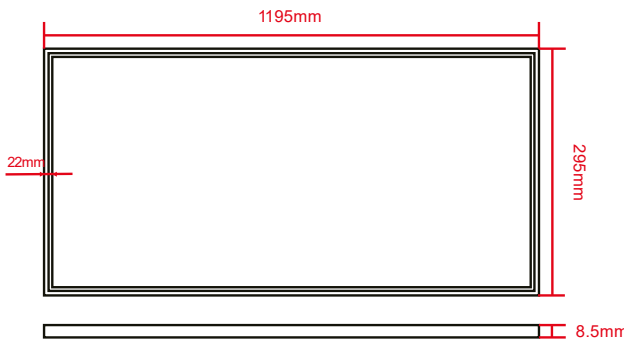

LED Panel 120x60

LED Panel 120x30

LED Panel 62x62

LED Panel 60x60

LED Panel 60x30

LED Panel 30x30

Höhe bei Backlight-Panels