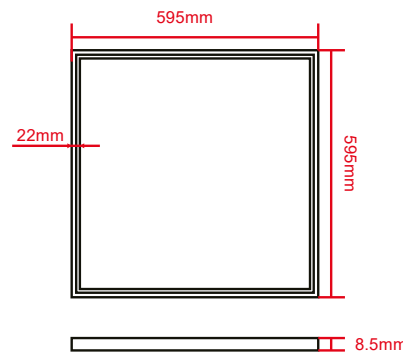

LED Panel 120x60

LED Panel 120x30

LED Panel 62x62

LED Panel 60x60

LED Panel 60x30

LED Panel 30x30

Höhe bei Backlight-Panels