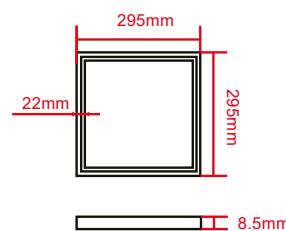

LED Panel 120x60

LED Panel 120x30

LED Panel 62x62

LED Panel 60x60

LED Panel 60x30

LED Panel 30x30

Höhe bei Backlight-Panels