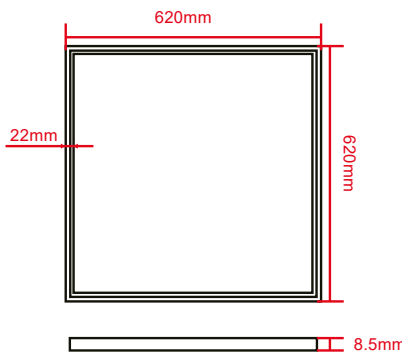

LED Panel 120x60

LED Panel 120x30

LED Panel 62x62

LED Panel 60x60

LED Panel 60x30

LED Panel 30x30

Höhe bei Backlight-Panels