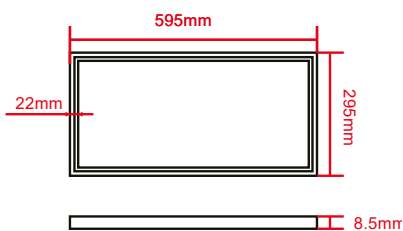

LED Panel 120x60

LED Panel 120x30

LED Panel 62x62

LED Panel 60x60

LED Panel 60x30

LED Panel 30x30

Höhe bei Backlight-Panels