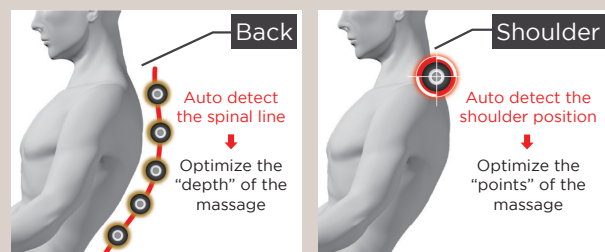

SYNCA

The Only Made-in-Japan Massage Chair with a Foot Roller

The variable strength shiatsu foot roller is designed to work the arch and plantar fascia muscles to reduce tension and foot pain. Coupled with the foot heater it also helps stimulate blood flow and circulation.

Focus on Sole Massage

3 Strength Adjustments

Roller Shape

Worlds Most Advanced Dual-Layer Body Scan

A unique dual layer body scanner measures both the length and depth of your spine ensuring you get the best massage possible.

Worlds Most Advanced 4D-Style Massage Robot

Utilizing the most advanced 4D massage robot in the world, your chair can utilize up to 5 inches of 3D strength and perform up to 85 individual massage techniques to give you the best back massage there is. The cutting edge 4D technology allows the massage mechanism to vary its speed and intensity mid-stroke to deliver the most realistically human-feeling massage possible.