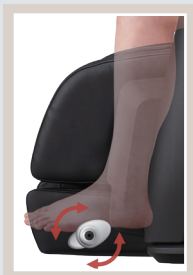

SYNCA

The Only Made-in-Japan Massage Chair with a Foot Roller

The variable strength shiatsu foot roller is designed to work the arch and plantar fascia muscles to reduce tension and foot pain. Coupled with the foot heater it also helps stimulate blood flow and circulation.

Focus on Sole Massage

3 Strength Adjustments

Roller Shape

Worlds Most Advanced Dual-Layer Body Scan

A unique dual layer body scanner measures both the length and depth of your spine ensuring you get the best massage possible.