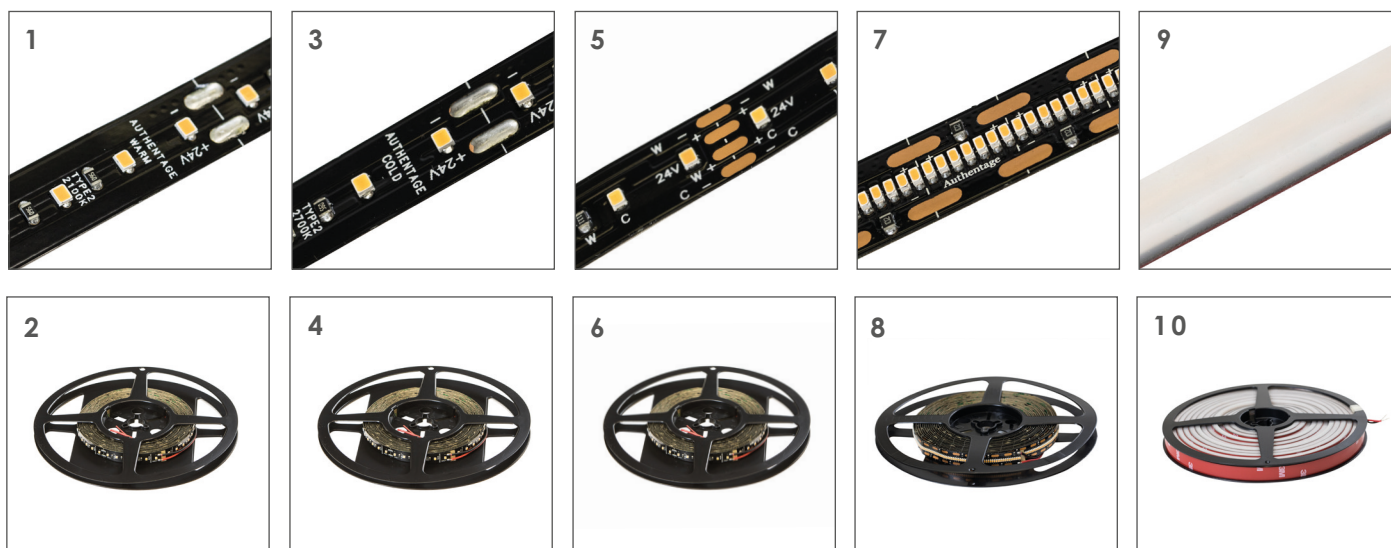

LED STRIP

ACCESSORIES

488

	CODE	TYPE	FINISH	LUMEN
1	LEDSTB211	Led strip IP20 24V 14,4W/m 2100K - 1 m	Black	740
2	LEDSTB215	Led strip IP20 24V 14,4W/m 2100K - 5 m	Black	740
3	LEDSTB271	Led strip IP20 24V 14,4W/m 2700K - 1 m	Black	800
4	LEDSTB275	Led strip IP20 24V 14,4W/m 2700K - 5 m	Black	800
5	LEDSTS711	Led strip IP20 24V 14,4W/m 2100/2700K - 1 m	Black	770
6	LEDSTS715	Led strip IP20 24V 14,4W/m 2100/2700K - 5 m	Black	770
7	LEDSTS721	Led strip IP20 24V 12W/m 2700K 700 LED/m - 1 m	Black	1000
8	LEDSTS725	Led strip IP20 24V 12W/m 2700K 700 LED/m - 5 m	Black	1000
9	LEDSTS761	Led strip IP66 24V 12W/m 2700K 700 LED/m - 1 m	White	900
10	LEDSTS765	Led strip IP66 24V 12W/m 2700K 700 LED/m - 5 m	White	900