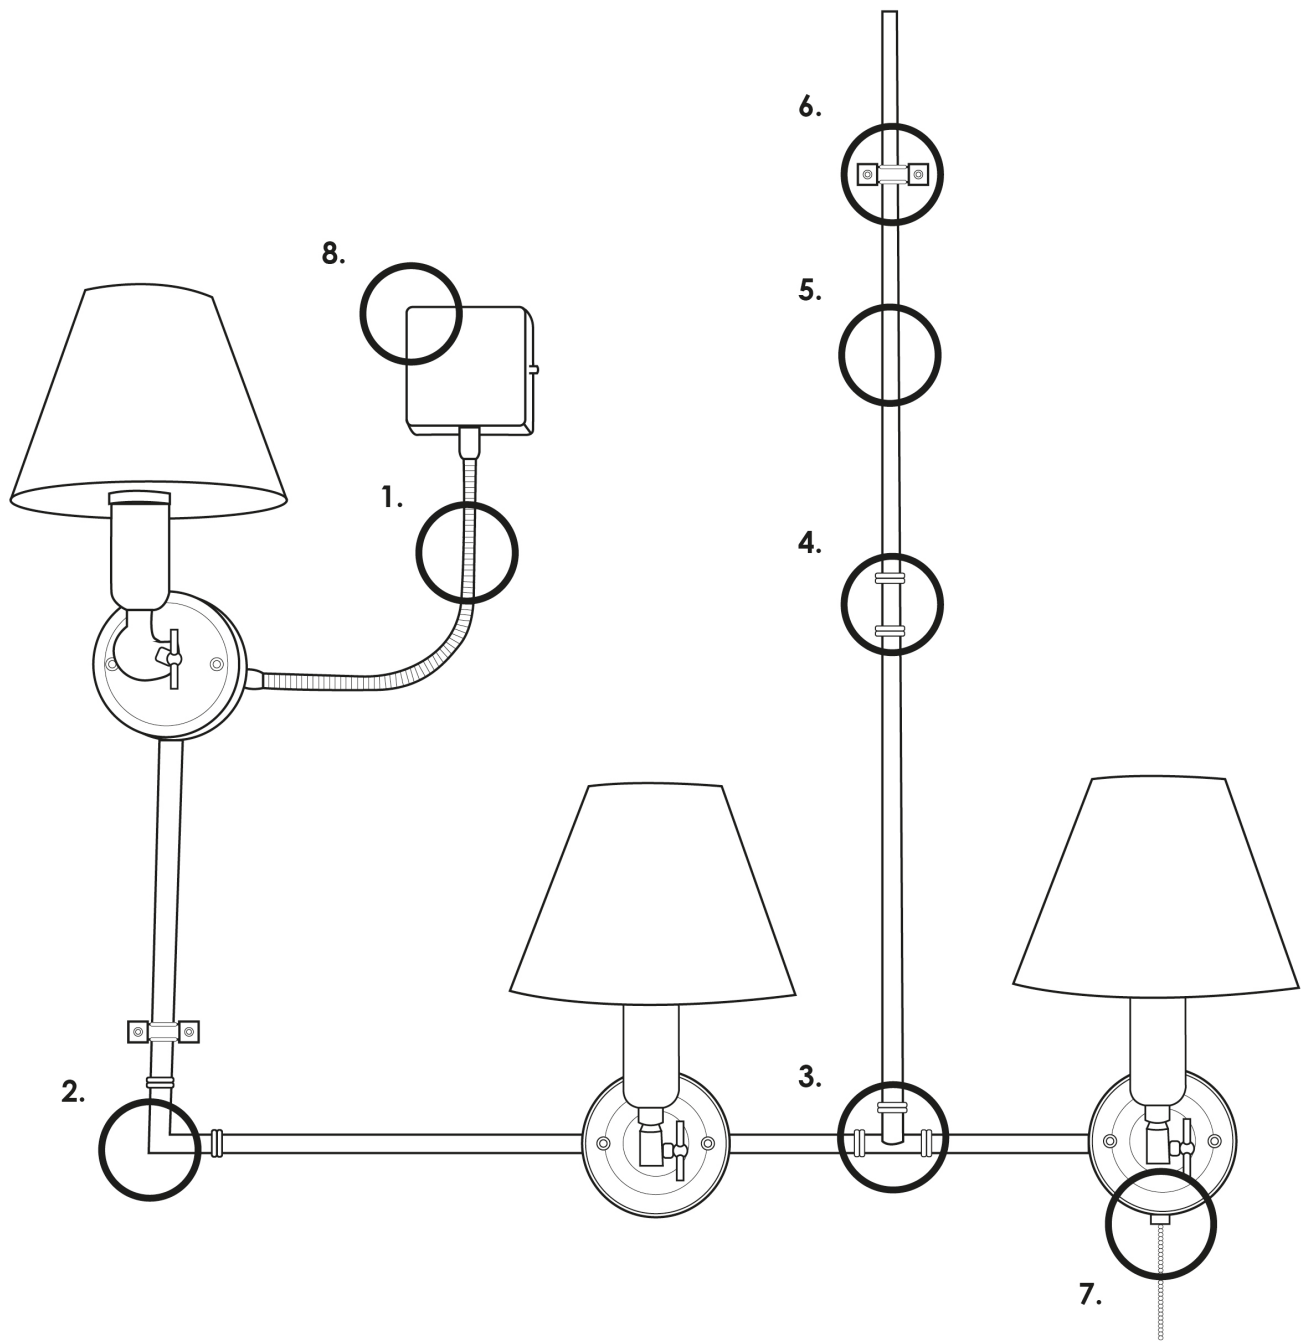

CONNECTION SYSTEM TUBE

ACCESSORIES

484