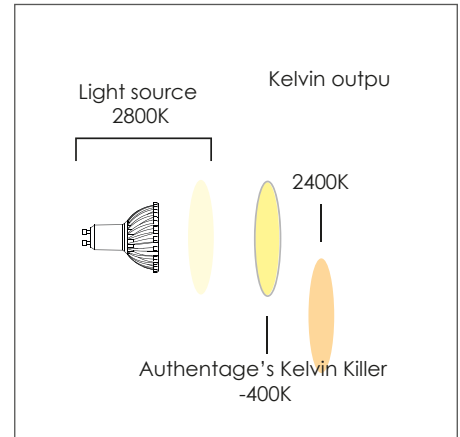

KELVIN KILLER® FILTER

ACCESSORIES

474

CODE

TYPE

EFFECT

MICFROGLA

Frosted glass micro

Enhances light distribution

AURKEL400

Kelvin killer glass aureole

Reduces the light temperature with 400K

BALKEL400

Kelvin killer glass balume

Reduces the light temperature with 400K

CENKEL400

Kelvin killer glass centonze

Reduces the light temperature with 400K

MICKEL400

Kelvin killer glass micro

Reduces the light temperature with 400K

MAKEL400

Kelvin killer glass macro

Reduces the light temperature with 400K

GRAKEL400

Kelvin killer glass gracieuze

Reduces the light temperature with 400K

ACCESSORIES | KELVIN KILLER® / FILTER

SCAN & DISCOVER
OUR PATENTED KELVIN KILLER®

Contact us for:
Customization & connectivity