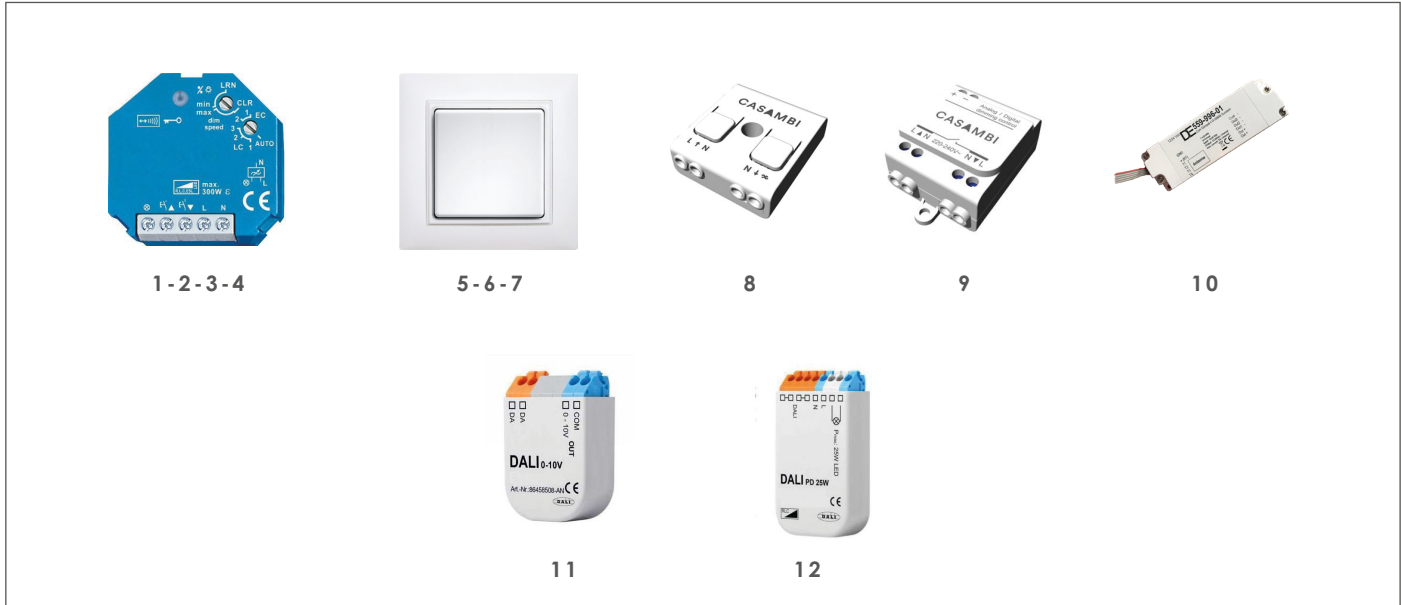

CONNECTIVITY

ACCESSORIES

494

ENOCEAN

Remote control of Bellefeu and Eclips luminaires, scene setting not possible, handheld remotecontrols available on request

	CODE	TYPE	FINISH	L(mm)	W(mm)	H(mm)
1	ENOA01230	EnOcean Actor 230V LED/HALOGEN Lamp dimmer	-	45	45	33
2	ENOA0124B	EnOcean Actor 24V NO (Candle Effect/Dynamic Dim)	-	45	45	33
3	ENOA0124V	EnOcean Actor 24V PWM dimmer for LED-strip	-	45	45	33
4	ENOS01RE1	EnOcean Remote in Wall Switch (2 channel) (recessed for push switch)	-	45	45	33
5	ENOSA1001	EnOcean Remote on Wall Switch (4 channel) (excl outer frame)	Antracite	73	73	15
6	ENOSC1001	EnOcean Remote on Wall Switch (4 channel) (excl outer frame)	Cream	73	73	15
7	ENOSW1001	EnOcean Remote on Wall Switch (4 channel) (excl outer frame)	White	73	73	15

CASAMBI

Remote control by free Casambi app on smartphone, scenesetting possible for Bellefeu and Eclipse luminaires, bluetooth

	CODE	TYPE	FINISH	L(mm)	W(mm)	H(mm)
8	CASDIM150	Casambi multi dimmodule max 100W	-	40	36	14
9	CAS010V01	Casambi 0-10V module for candles	-	56	35	22
10	CASPWM200	Casambi 2ch PWM dimmer 24V max 250W	-	122	39	18

DALI

Fully integrate the Bellefeu luminaires into your Dali system, scenesetting possible

	CODE	TYPE	FINISH	L(mm)	W(mm)	H(mm)
11	TOEDALI10	Dali to 1-10V for candles	-	42	28	14
12	TOEDALI25	Dali multidimmer led 230V lamps max 25W	-	60	32	15