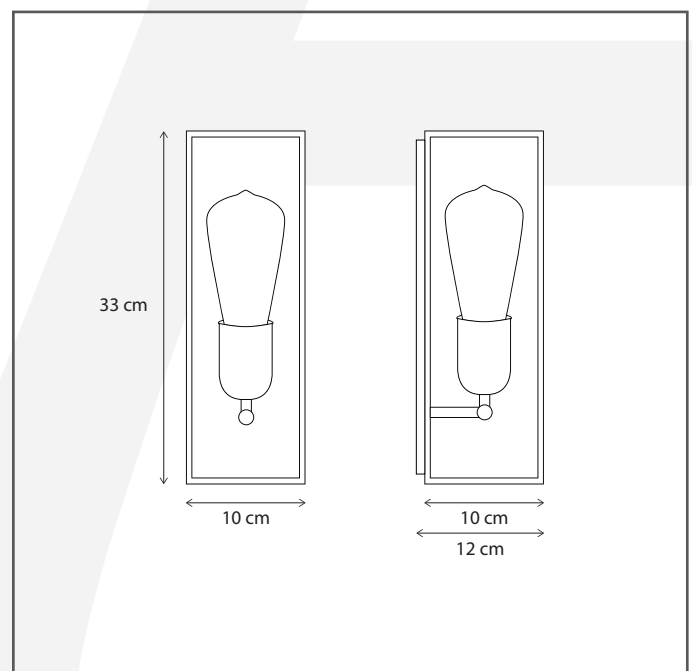

Authentage

Lighting - Verlichting - Eclairage - Beleuchtung
Belgian Design

Vitrine wall small 1L

VIT301007

General information

Location:	INDOOR
Application:	WALL
Collection:	VITRINE
Material:	Frame: Brass, Glass: Clear Glass
Finish:	Polished brass

Dimensions and weight

Length (cm):	-
Width (cm):	10
Height (cm):	33
Depth (cm):	12
Weight (kg):	1,961

Product Specifications

Max. Wattage circuit 1 (W):	15
Max. Wattage circuit 2 (W):	
Voltage (V):	230
Fitting:	E27
Driver included:	No
Transformer included:	No
Dali:	Yes, on request
Color Temperature (K):	-
Integrated LED:	-
Lamps included:	No
IP rating (IP):	43
Dimmability remote:	Yes
Dimmability on product:	No