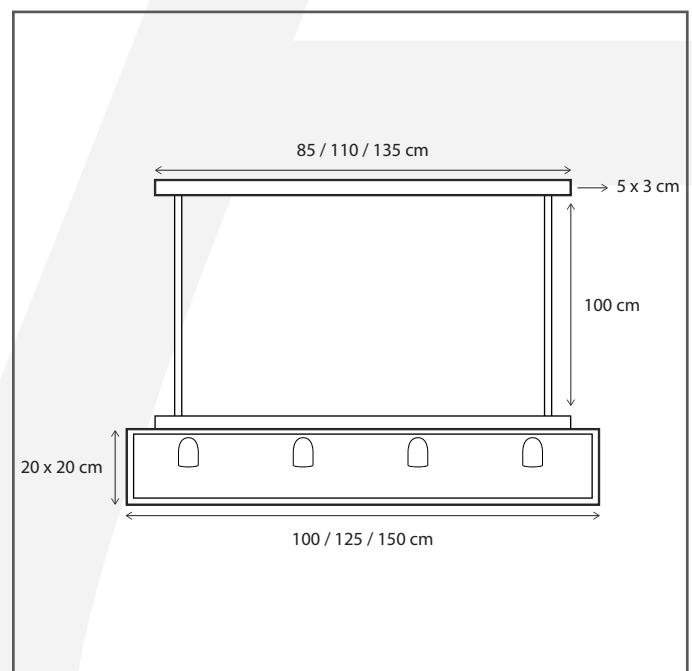

Authentage

Lighting - Verlichting - Eclairage - Beleuchtung
Belgian Design

Vitrine suspension long tube 150 cm - 5L

VIT205650

General information

Location:	INDOOR
Application:	SUSPENSION
Collection:	VITRINE
Material:	Frame: Brass, Glass: Clear Glass
Finish:	Chrome

Dimensions and weight

Length (cm):	150
Width (cm):	-
Height (cm):	123
Depth (cm):	20
Weight (kg):	11,4

Product Specifications

Max. Wattage circuit 1 (W):	5 x 15
Max. Wattage circuit 2 (W):	
Voltage (V):	230
Fitting:	E27
Driver included:	No
Transformer included:	No
Dali:	Yes, on request
Color Temperature (K):	-
Integrated LED:	-
Lamps included:	No
IP rating (IP):	20
Dimmability remote:	Yes
Dimmability on product:	No