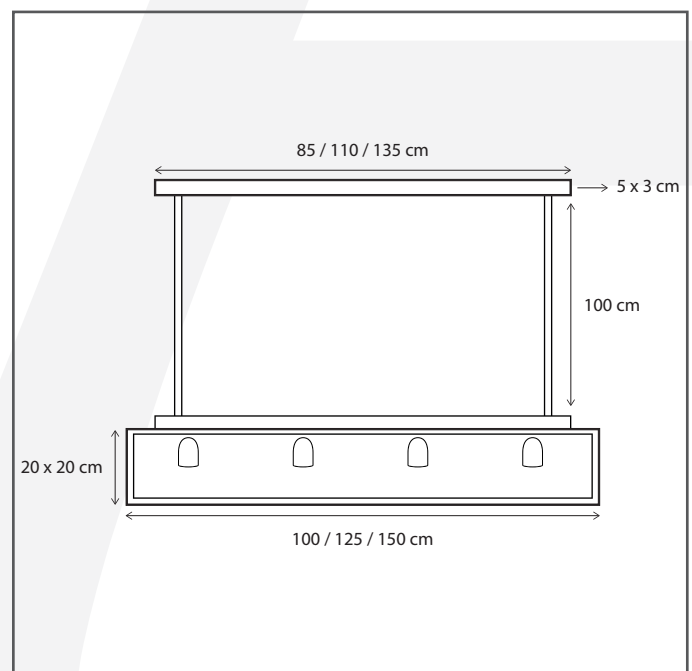

Authentage

Lighting - Verlichting - Eclairage - Beleuchtung
Belgian Design

Vitrine suspension long tube 125 cm - 4L

VIT204650

General information

Location:	INDOOR
Application:	SUSPENSION
Collection:	VITRINE
Material:	Frame: Brass, Glass: Clear Glass
Finish:	Chrome

Dimensions and weight

Length (cm):	125
Width (cm):	-
Height (cm):	123
Depth (cm):	20
Weight (kg):	8,4

Product Specifications

Max. Wattage circuit 1 (W):	4 x 15
Max. Wattage circuit 2 (W):	
Voltage (V):	230
Fitting:	E27
Driver included:	No
Transformer included:	No
Dali:	Yes, on request
Color Temperature (K):	-
Integrated LED:	-
Lamps included:	No
IP rating (IP):	20
Dimmability remote:	Yes
Dimmability on product:	No