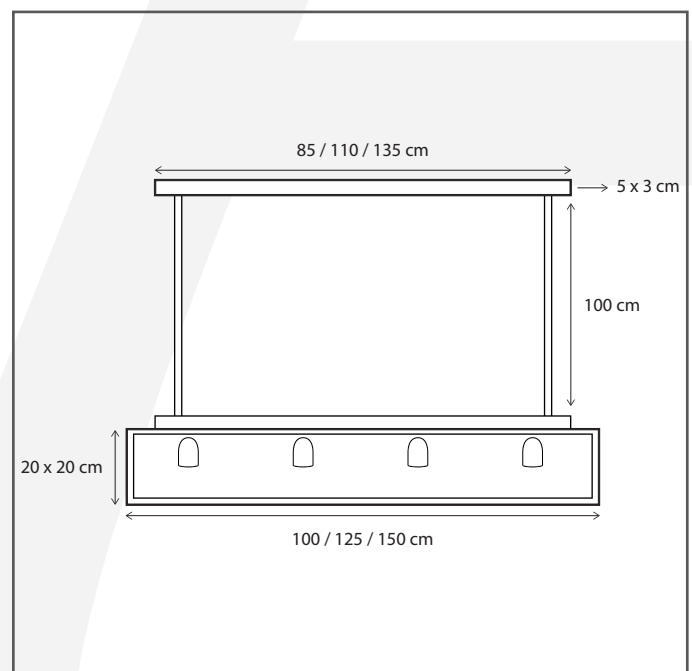

Authentage

Lighting - Verlichting - Eclairage - Beleuchtung
Belgian Design

Vitrine suspension long tube 100 cm - 3L

VIT203650

General information

Location:	INDOOR
Application:	SUSPENSION
Collection:	VITRINE
Material:	Frame: Brass, Glass: Clear Glass
Finish:	Chrome

Dimensions and weight

Length (cm):	100
Width (cm):	-
Height (cm):	123
Depth (cm):	20
Weight (kg):	7,4

Product Specifications

Max. Wattage circuit 1 (W):	3 x 15
Max. Wattage circuit 2 (W):	
Voltage (V):	230
Fitting:	E27
Driver included:	No
Transformer included:	No
Dali:	Yes, on request
Color Temperature (K):	-
Integrated LED:	-
Lamps included:	No
IP rating (IP):	20
Dimmability remote:	Yes
Dimmability on product:	No

Vitrine long tube

For further questions don't hesitate to contact us via info@authentage.be or via 0032(0)3 355 10 40.