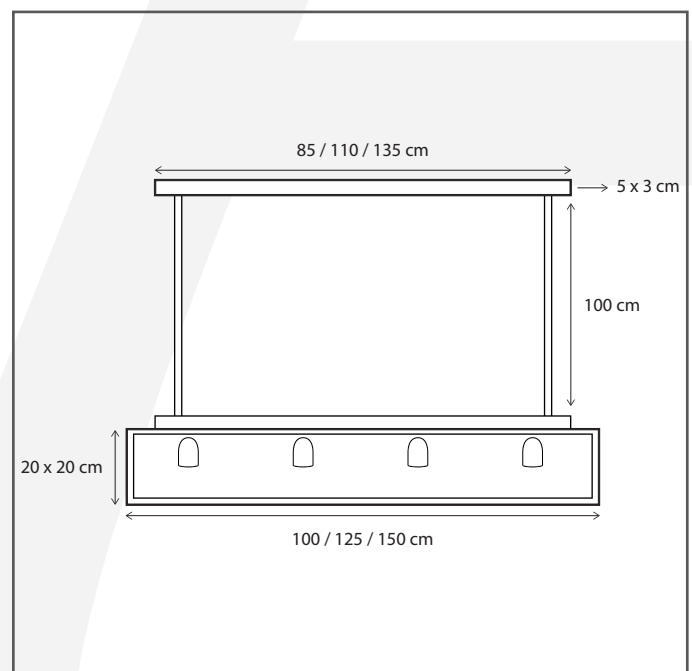

Authentage

Lighting - Verlichting - Eclairage - Beleuchtung
Belgian Design

Vitrine suspension long tube 150 cm - 5L

VIT105650

General information

Location:	INDOOR
Application:	SUSPENSION
Collection:	VITRINE
Material:	Frame: Brass, Glass: Clear Glass
Finish:	Brushed nickel

Dimensions and weight

Length (cm):	150
Width (cm):	-
Height (cm):	123
Depth (cm):	20
Weight (kg):	11,4

Product Specifications

Max. Wattage circuit 1 (W):	5 x 15
Max. Wattage circuit 2 (W):	
Voltage (V):	230
Fitting:	E27
Driver included:	No
Transformer included:	No
Dali:	Yes, on request
Color Temperature (K):	-
Integrated LED:	-
Lamps included:	No
IP rating (IP):	20
Dimmability remote:	Yes
Dimmability on product:	No