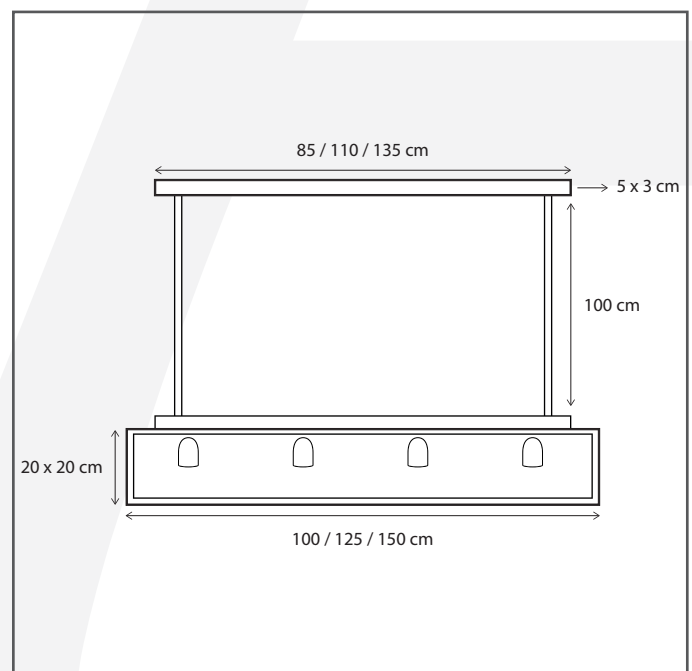

Authentage

Lighting - Verlichting - Eclairage - Beleuchtung
Belgian Design

Vitrine suspension long tube 125 cm - 4L

VIT104650

General information

Location:	INDOOR
Application:	SUSPENSION
Collection:	VITRINE
Material:	Frame: Brass, Glass: Clear Glass
Finish:	Brushed nickel

Dimensions and weight

Length (cm):	125
Width (cm):	-
Height (cm):	123
Depth (cm):	20
Weight (kg):	8,4

Product Specifications

Max. Wattage circuit 1 (W):	4 x 15
Max. Wattage circuit 2 (W):	
Voltage (V):	230
Fitting:	E27
Driver included:	No
Transformer included:	No
Dali:	Yes, on request
Color Temperature (K):	-
Integrated LED:	-
Lamps included:	No
IP rating (IP):	20
Dimmability remote:	Yes
Dimmability on product:	No

Vitrine long tube

For further questions don't hesitate to contact us via info@authentage.be or via 0032(0)3 355 10 40.